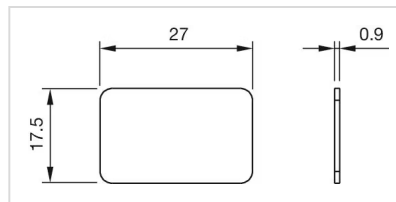

Short Description: Legend plate, 27 mm x 17.5 mm, Plastic, adhesive, Black

Titel Accessory: Legend plate

Dimension: 27 mm x 17.5 mm

Material: Plastic

Product attributes: Not to use with emergency stop switch

Dimension drawings:

for Part No. 45-573.1103, 45-573.1A03