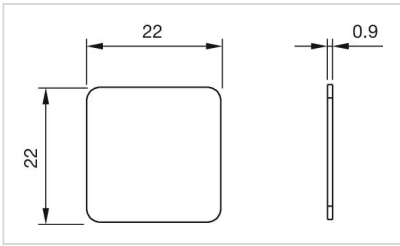

Short Description: Legend plate, 22 mm x 22 mm, Plastic, adhesive, Black

Titel Accessory: Legend plate

Dimension: 22 mm x 22 mm

Material: Plastic

Product attributes: Not to use with emergency stop switch

Dimension drawings: