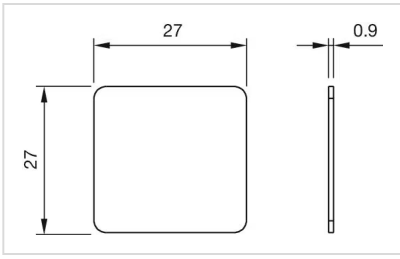

Short Description: Legend plate, 27 mm x 27 mm, Plastic, adhesive, Black

Titel Accessory: Legend plate

Dimension: 27 mm x 27 mm

Material: Plastic

Product attributes: Not to use with emergency stop switch

Dimension drawings: