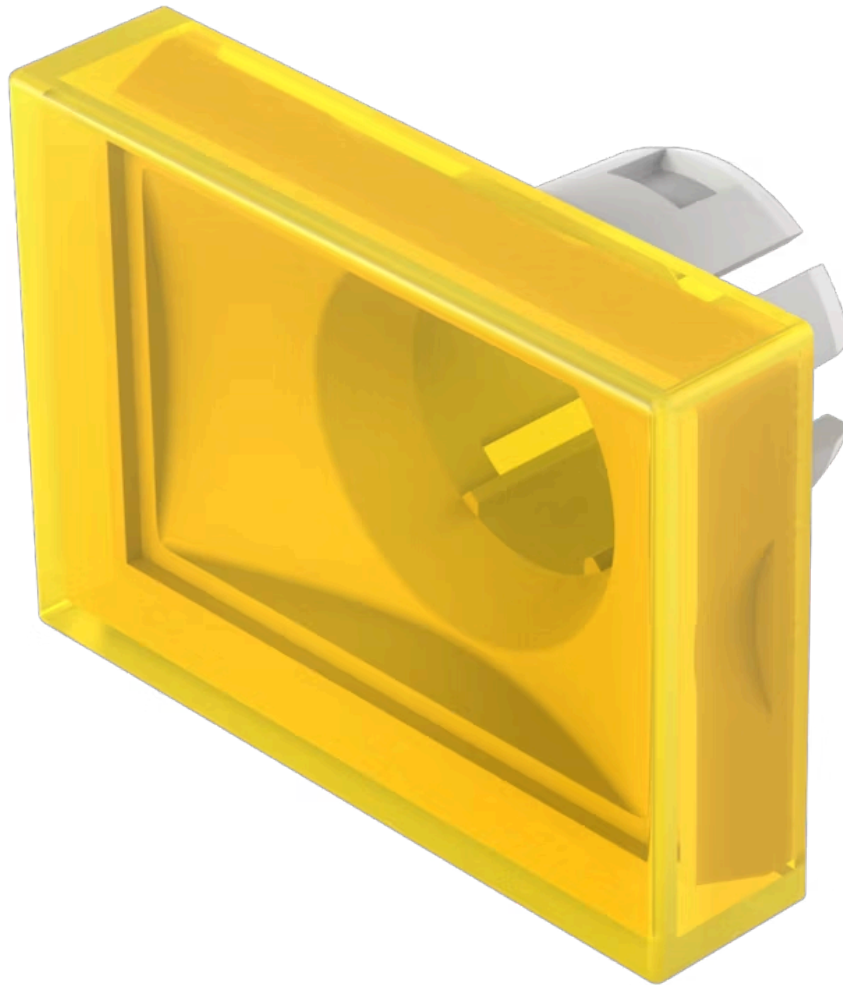

Lens

51-
903.4

Distribution by
Mouser

<https://mouser.eao.com/component/51-903.4/en/...>

Your product:

51-903.4 Lens

Loading ...

FRONT

Front form: Rectangular

OPERATING-/INDICATION PART

Lens colour: Yellow

Lens material: Plastic

Lens illumination: Illuminated

Lens shape: Flush

Lens optics: transparent

MECHANICAL CHARACTERISTICS

Weight: 0.002 kg

CERTIFICATE

REACH: REACH compliant

RoHS: RoHS compliant

OTHER

Short Description: Lens, 21.5 mm x 15.3 mm, Illuminated, Yellow, Flush, Plastic

Dimension: 21.5 mm x 15.3 mm