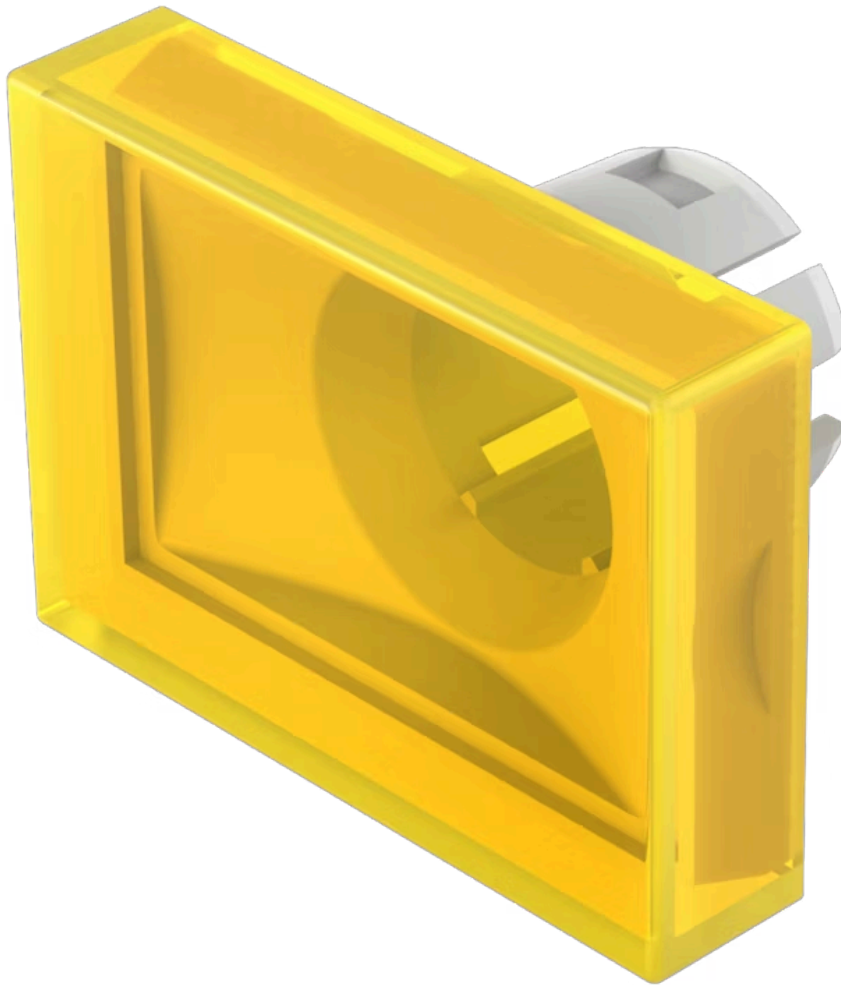

Lens

51-
903.4

Distribution by
Mouser

<https://mouser.eao.com/component/51-903.4/en/...>

Your product:

51-903.4 Lens

Loading ...

FRONT

Front form: Rectangular

OPERATING-/INDICATION PART

Lens colour: Yellow

Lens material: Plastic

Lens illumination: Illuminated

Lens shape: Flush

Lens optics: transparent

MECHANICAL CHARACTERISTICS

Weight: 0.002 kg

CERTIFICATE

REACH: REACH compliant

RoHS: RoHS compliant

OTHER

Short Description: Lens, 21.5 mm x 15.3 mm, Illuminated, Yellow, Flush, Plastic

Dimension: 21.5 mm x 15.3 mm