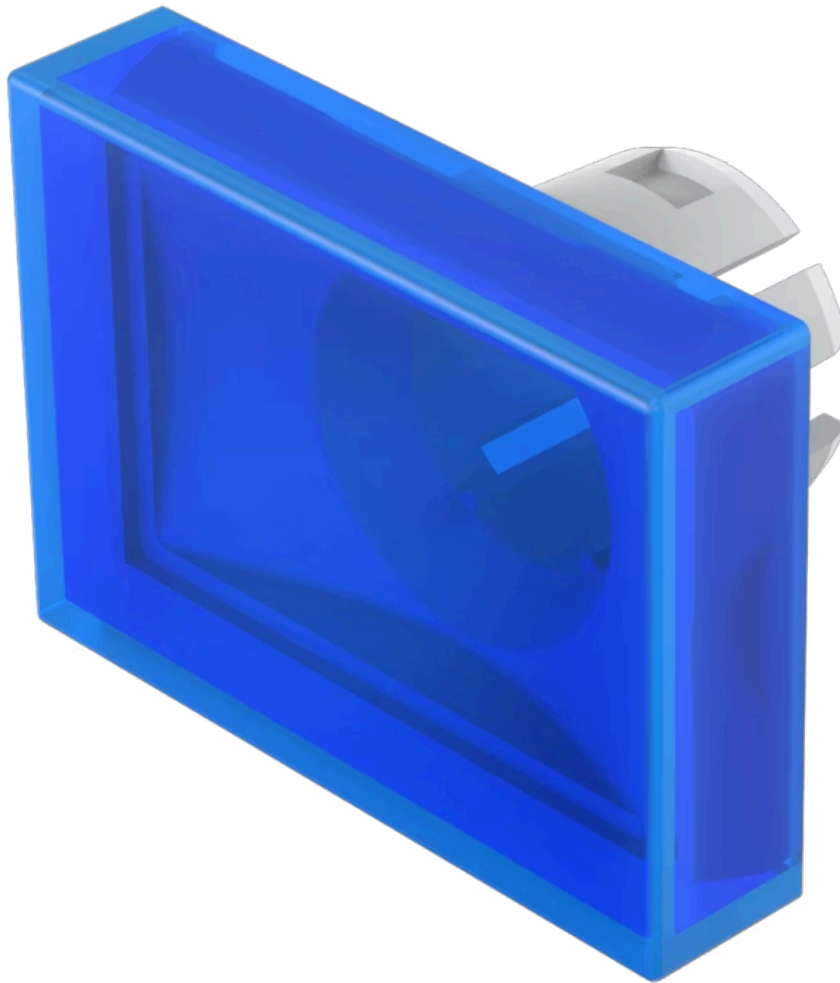

Lens

51-
903.6

Distribution by
Mouser

<https://mouser.eao.com/component/51-903.6/en/...>

Your product:

51-903.6 Lens

Loading ...

FRONT

Front form: Rectangular

OPERATING-/INDICATION PART

Lens colour: Blue

Lens material: Plastic

Lens illumination: Illuminated

Lens shape: Flush

Lens optics: transparent

MECHANICAL CHARACTERISTICS

Weight: 0.002 kg

CERTIFICATE

REACH: REACH compliant

RoHS: RoHS compliant

OTHER

Short Description: Lens, 21.5 mm x 15.3 mm, Illuminated, Blue, Flush, Plastic

Dimension: 21.5 mm x 15.3 mm