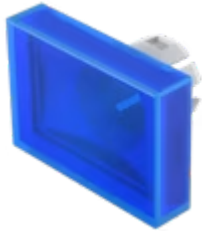

# Lens

51-  
903.6

Distribution by  
Mouser

Your product:

---

### OPERATING-/INDICATION PART

**Lens colour:** Blue

**Lens material:** Plastic

**Lens illumination:** Illuminated

**Lens shape:** Flush

**Lens optics:** transparent

### OTHER

**Short Description:** Lens, 21.5 mm x 15.3 mm, Illuminated, Blue, Flush, Plastic

**Dimension:** 21.5 mm x 15.3 mm