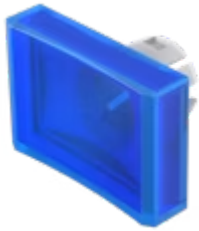

Lens

51-
904.6

Distribution by
Mouser

<https://mouser.eao.com/component/51-904.6/en/...>

Your product:

51-904.6 Lens

Loading ...

FRONT

Front form: Rectangular

OPERATING-/INDICATION PART

Lens colour: Blue

Lens material: Plastic

Lens illumination: Illuminated

Lens shape: Concave

Lens optics: transparent

MECHANICAL CHARACTERISTICS

Weight: 0.002 kg

CERTIFICATE

REACH: REACH compliant

RoHS: RoHS compliant

OTHER

Short Description: Lens, 21.5 mm x 15.3 mm, Illuminated, Blue, Concave, Plastic

Dimension: 21.5 mm x 15.3 mm