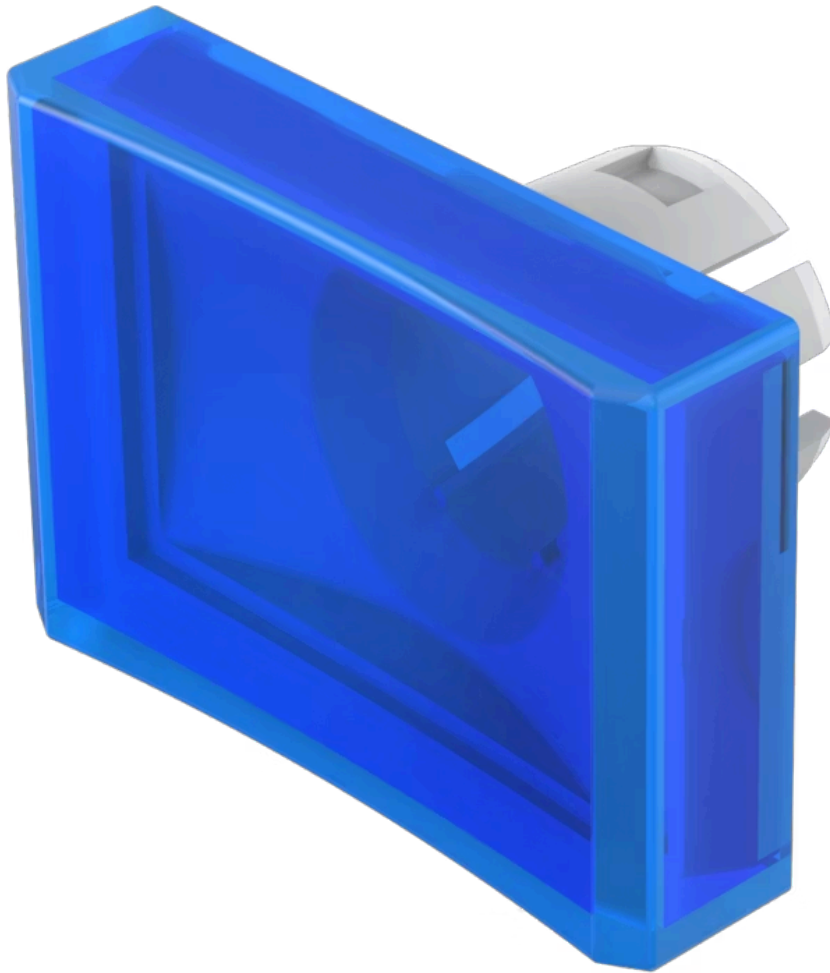

Lens

51-
904.6

Distribution by
Mouser

<https://mouser.eao.com/component/51-904.6/en/...>

Your product:

51-904.6 Lens

Loading ...

FRONT

Front form: Rectangular

OPERATING-/INDICATION PART

Lens colour: Blue

Lens material: Plastic

Lens illumination: Illuminated

Lens shape: Concave

Lens optics: transparent

MECHANICAL CHARACTERISTICS

Weight: 0.002 kg

CERTIFICATE

REACH: REACH compliant

RoHS: RoHS compliant

OTHER

Short Description: Lens, 21.5 mm x 15.3 mm, Illuminated, Blue, Concave, Plastic

Dimension: 21.5 mm x 15.3 mm