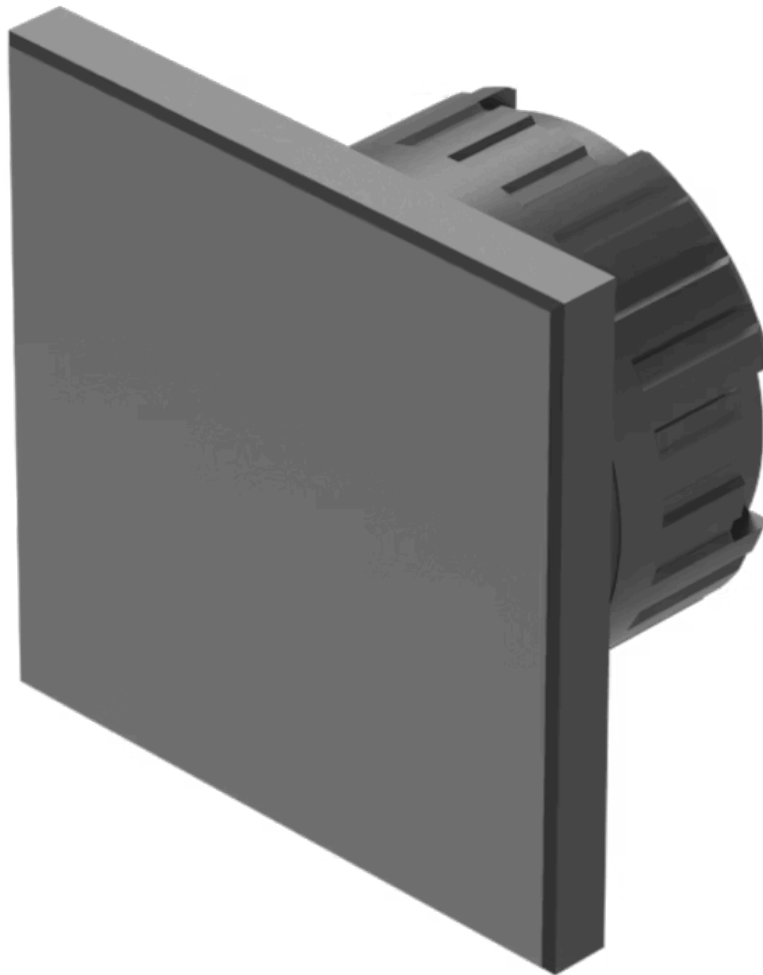

# Blind plug

51-947.0

Distribution by  
Mouser

Your product:

---

### FRONT

**Colour:** Black

### MOUNTING

**Mounting cut-out:** Ø 16.2 mm

### OTHER

**Short Description:** Blind plug, 24 mm x 18 mm, Ø 16.2 mm, Plastic, Black

**Titel Accessory:** Blind plug

**Dimension:** 24 mm x 18 mm

**Material:** Plastic

**Hints:** Blind plugs fit also in mounting cut-outs with anti-twist device