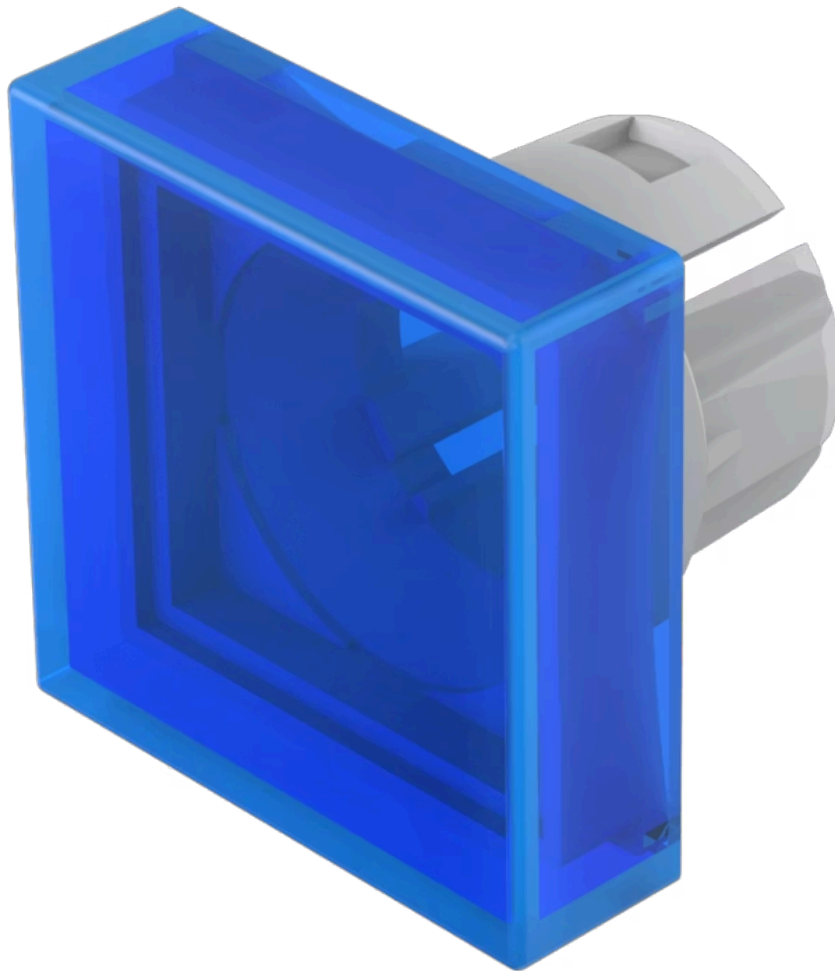

Lens

51-
951.6

Distribution by
Mouser

<https://mouser.eao.com/component/51-951.6/en/...>

Your product:

51-951.6 Lens

Loading ...

FRONT

Front form: Square

OPERATING-/INDICATION PART

Lens colour: Blue

Lens material: Plastic

Lens illumination: Illuminated

Lens shape: Flush

Lens optics: translucent

MECHANICAL CHARACTERISTICS

Weight: 0.001 kg

CERTIFICATE

REACH: REACH compliant

RoHS: RoHS compliant

OTHER

Short Description: Lens, 15.3 mm x 15.3 mm, Illuminated, Blue, Flush, Plastic

Dimension: 15.3 mm x 15.3 mm

Product attributes: Not recommended for film insert