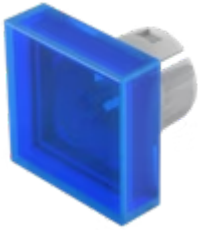

Lens

51-
951.6

Distribution by
Mouser

<https://mouser.eao.com/component/51-951.6/en/...>

Your product:

51-951.6 Lens

Loading ...

FRONT

Front form: Square

OPERATING-/INDICATION PART

Lens colour: Blue

Lens material: Plastic

Lens illumination: Illuminated

Lens shape: Flush

Lens optics: translucent

MECHANICAL CHARACTERISTICS

Weight: 0.001 kg

CERTIFICATE

REACH: REACH compliant

RoHS: RoHS compliant

OTHER

Short Description: Lens, 15.3 mm x 15.3 mm, Illuminated, Blue, Flush, Plastic

Dimension: 15.3 mm x 15.3 mm

Product attributes: Not recommended for film insert