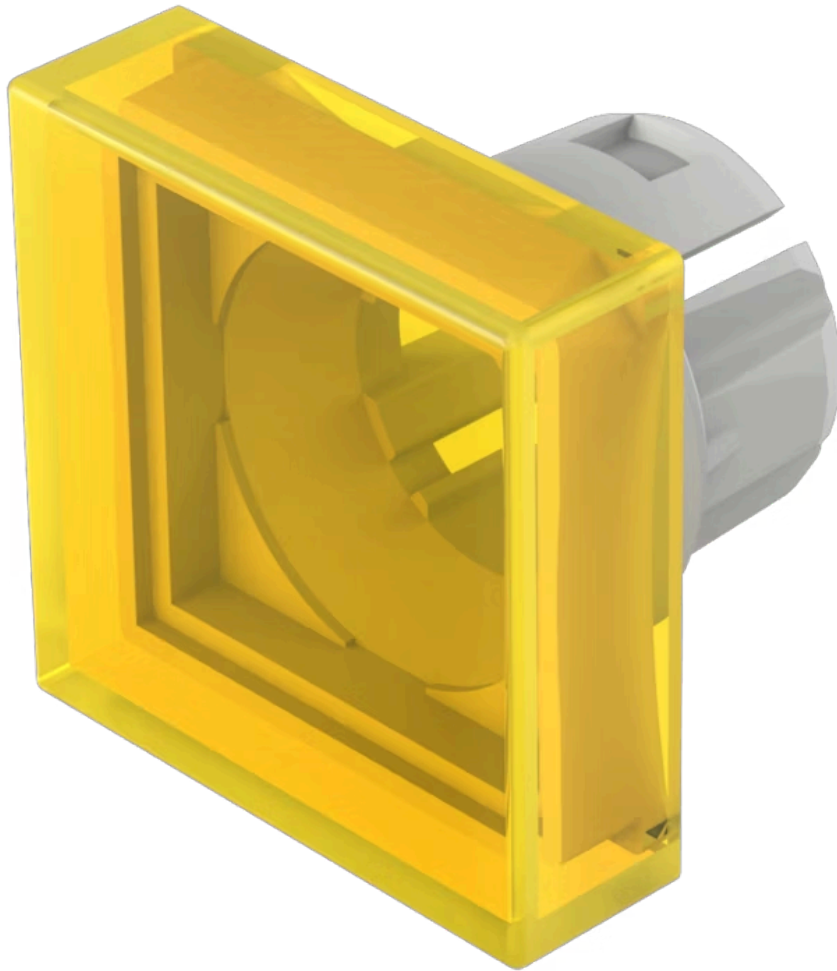

Lens

51-
953.4

Distribution by
Mouser

<https://mouser.eao.com/component/51-953.4/en/...>

Your product:

51-953.4 Lens

Loading ...

FRONT

Front form: Square

OPERATING-/INDICATION PART

Lens colour: Yellow

Lens material: Plastic

Lens illumination: Illuminated

Lens shape: Flush

Lens optics: transparent

MECHANICAL CHARACTERISTICS

Weight: 0.001 kg

CERTIFICATE

REACH: REACH compliant

RoHS: RoHS compliant

OTHER

Short Description: Lens, 15.3 mm x 15.3 mm, Illuminated, Yellow, Flush, Plastic

Dimension: 15.3 mm x 15.3 mm