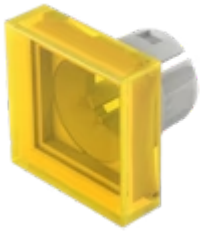

Lens

51-
953.4

Distribution by
Mouser

<https://mouser.eao.com/component/51-953.4/en/...>

Your product:

51-953.4 Lens

Loading ...

FRONT

Front form: Square

OPERATING-/INDICATION PART

Lens colour: Yellow

Lens material: Plastic

Lens illumination: Illuminated

Lens shape: Flush

Lens optics: transparent

MECHANICAL CHARACTERISTICS

Weight: 0.001 kg

CERTIFICATE

REACH: REACH compliant

RoHS: RoHS compliant

OTHER

Short Description: Lens, 15.3 mm x 15.3 mm, Illuminated, Yellow, Flush, Plastic

Dimension: 15.3 mm x 15.3 mm