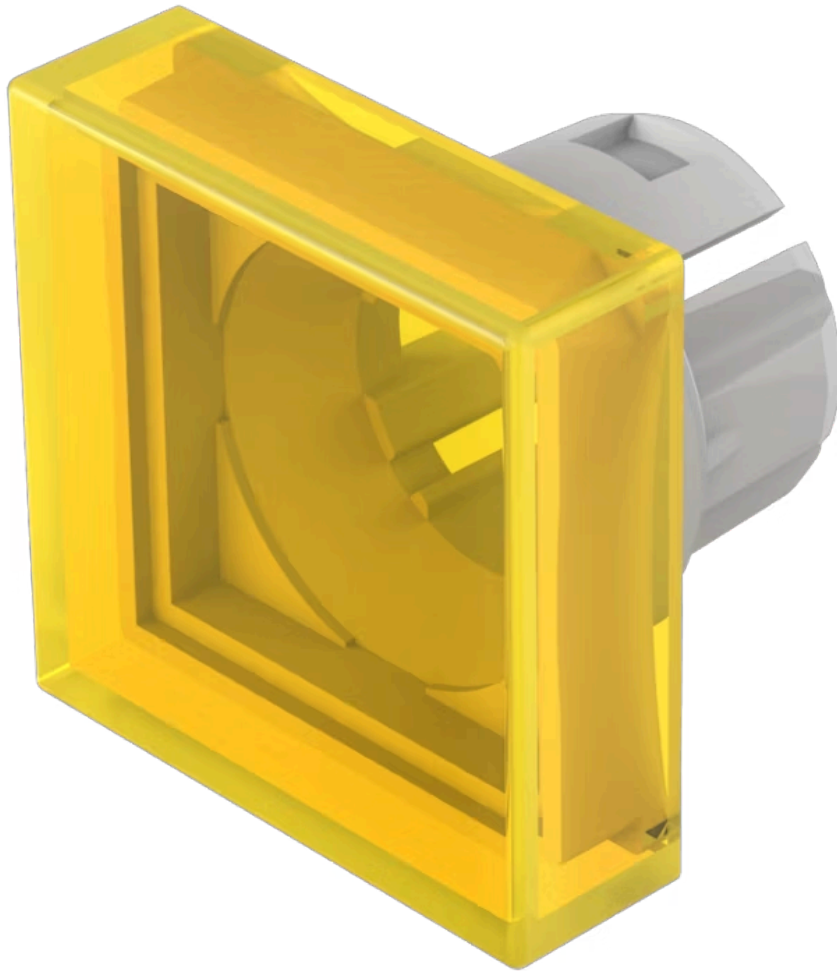

Lens

51-
953.4

Distribution by
Mouser

<https://mouser.eao.com/component/51-953.4/en/...>

Your product:

51-953.4 Lens

Loading ...

FRONT

Front form: Square

OPERATING-/INDICATION PART

Lens colour: Yellow

Lens material: Plastic

Lens illumination: Illuminated

Lens shape: Flush

Lens optics: transparent

MECHANICAL CHARACTERISTICS

Weight: 0.001 kg

CERTIFICATE

REACH: REACH compliant

RoHS: RoHS compliant

OTHER

Short Description: Lens, 15.3 mm x 15.3 mm, Illuminated, Yellow, Flush, Plastic

Dimension: 15.3 mm x 15.3 mm