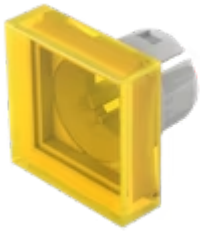

Lens

51-
953.4

Distribution by
Mouser

<https://mouser.eao.com/component/51-953.4/en/...>

Your product:

51-953.4 Lens

Loading ...

FRONT

Front form: Square

OPERATING-/INDICATION PART

Lens colour: Yellow

Lens material: Plastic

Lens illumination: Illuminated

Lens shape: Flush

Lens optics: transparent

MECHANICAL CHARACTERISTICS

Weight: 0.001 kg

CERTIFICATE

REACH: REACH compliant

RoHS: RoHS compliant

OTHER

Short Description: Lens, 15.3 mm x 15.3 mm, Illuminated, Yellow, Flush, Plastic

Dimension: 15.3 mm x 15.3 mm