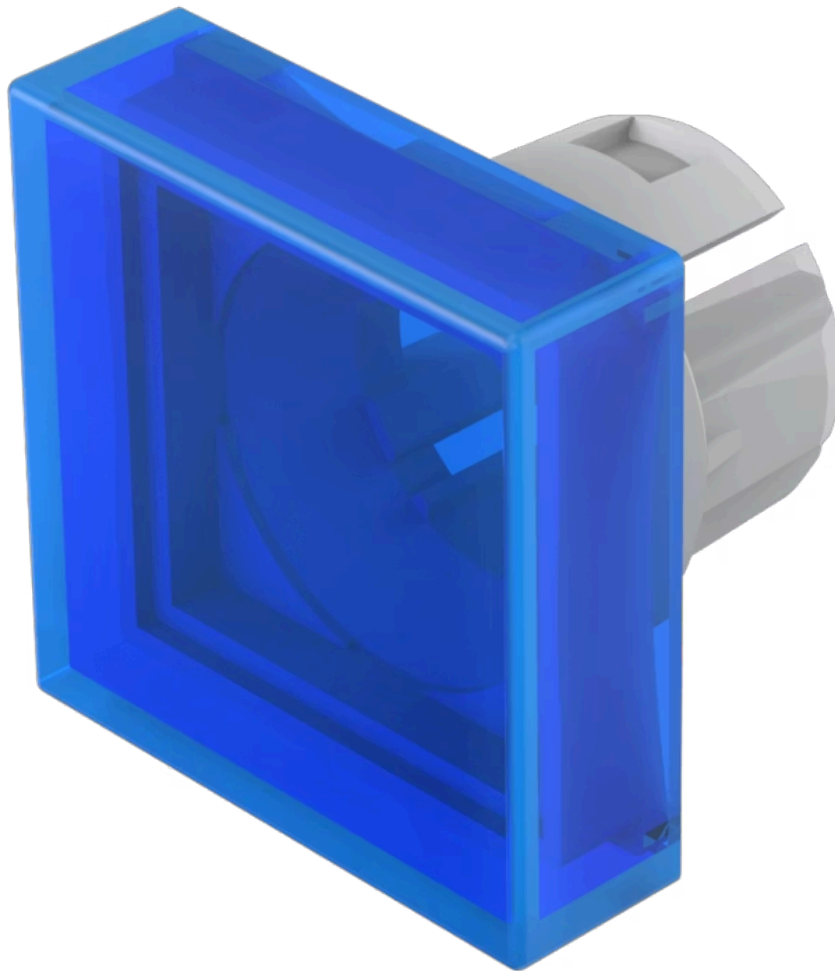

Lens

51-
953.6

Distribution by
Mouser

<https://mouser.eao.com/component/51-953.6/en/...>

Your product:

51-953.6 Lens

Loading ...

FRONT

Front form: Square

OPERATING-/INDICATION PART

Lens colour: Blue

Lens material: Plastic

Lens illumination: Illuminated

Lens shape: Flush

Lens optics: transparent

MECHANICAL CHARACTERISTICS

Weight: 0.001 kg

CERTIFICATE

REACH: REACH compliant

RoHS: RoHS compliant

OTHER

Short Description: Lens, 15.3 mm x 15.3 mm, Illuminated, Blue, Flush, Plastic

Dimension: 15.3 mm x 15.3 mm