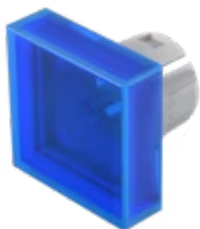

Lens

51-
953.6

Distribution by
Mouser

<https://mouser.eao.com/component/51-953.6/en/...>

Your product:

51-953.6 Lens

Loading ...

FRONT

Front form: Square

OPERATING-/INDICATION PART

Lens colour: Blue

Lens material: Plastic

Lens illumination: Illuminated

Lens shape: Flush

Lens optics: transparent

MECHANICAL CHARACTERISTICS

Weight: 0.001 kg

CERTIFICATE

REACH: REACH compliant

RoHS: RoHS compliant

OTHER

Short Description: Lens, 15.3 mm x 15.3 mm, Illuminated, Blue, Flush, Plastic

Dimension: 15.3 mm x 15.3 mm