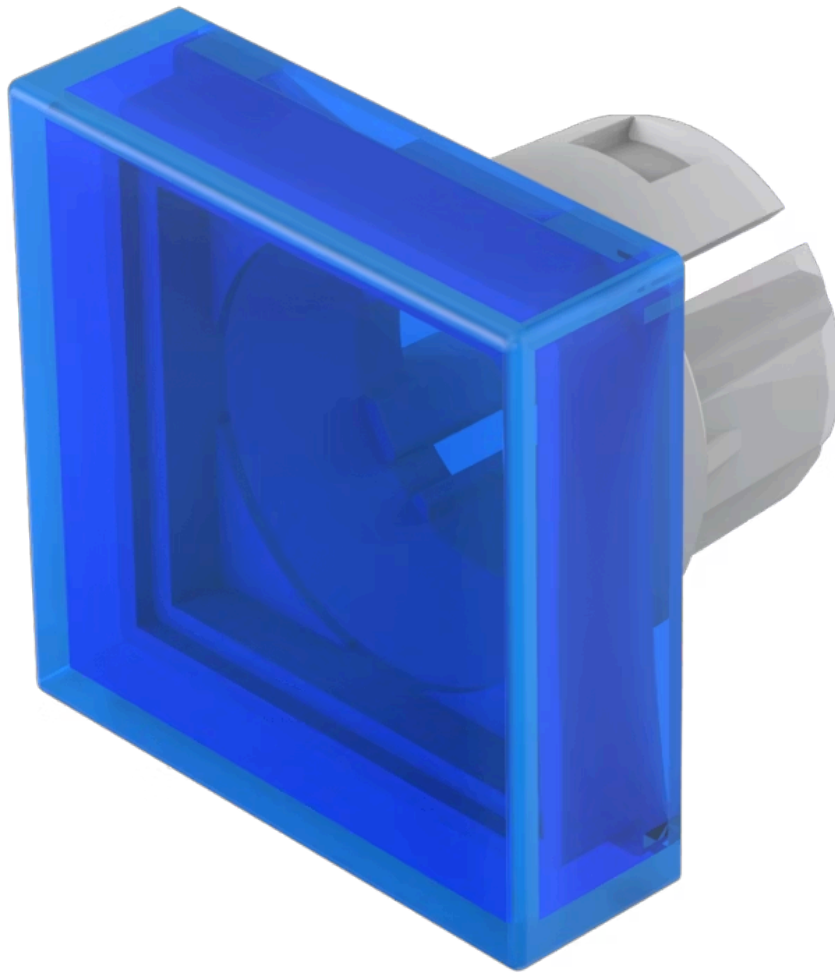

Lens

51-
953.6

Distribution by
Mouser

<https://mouser.eao.com/component/51-953.6/en/...>

Your product:

51-953.6 Lens

Loading ...

FRONT

Front form: Square

OPERATING-/INDICATION PART

Lens colour: Blue

Lens material: Plastic

Lens illumination: Illuminated

Lens shape: Flush

Lens optics: transparent

MECHANICAL CHARACTERISTICS

Weight: 0.001 kg

CERTIFICATE

REACH: REACH compliant

RoHS: RoHS compliant

OTHER

Short Description: Lens, 15.3 mm x 15.3 mm, Illuminated, Blue, Flush, Plastic

Dimension: 15.3 mm x 15.3 mm