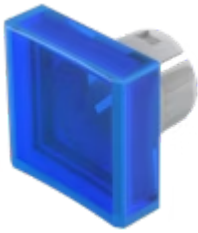

Lens

51-
954.6

Distribution by
Mouser

<https://mouser.eao.com/component/51-954.6/en/...>

Your product:

51-954.6 Lens

FRONT

Front form: Square

OPERATING-/INDICATION PART

Lens colour: Blue

Lens material: Plastic

Lens illumination: Illuminated

Lens shape: Concave

Lens optics: transparent

MECHANICAL CHARACTERISTICS

Weight: 0.001 kg

CERTIFICATE

REACH: REACH compliant

RoHS: RoHS compliant

OTHER

Short Description: Lens, 15.3 mm x 15.3 mm, Illuminated, Blue, Concave, Plastic

Dimension: 15.3 mm x 15.3 mm