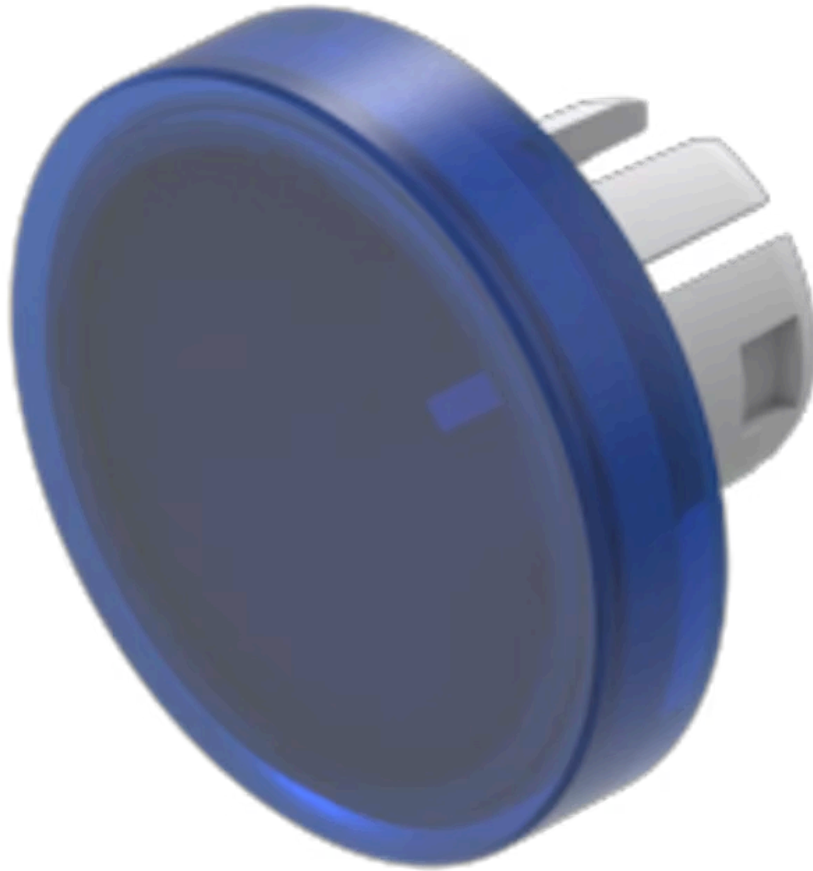

Lens

61-
9311.6

Distribution by
Mouser

<https://mouser.eao.com/component/61-9311.6/en...>

Your product:

61-9311.6 Lens

Loading ...

FRONT

Front form: Round

OPERATING-/INDICATION PART

Lens colour: Blue

Lens material: Plastic, according to UL 94 HB

Lens illumination: Illuminated

Lens shape: Flush

Lens optics: transparent

Shape of illumination: Front

MECHANICAL CHARACTERISTICS

Weight: 0.001 kg

CERTIFICATE

REACH: REACH compliant

RoHS: RoHS compliant

OTHER

Short Description: Lens, Ø 15.8 mm, Illuminated, Blue, Flush, Plastic, according to UL 94 HB

Dimension: Ø 15.8 mm