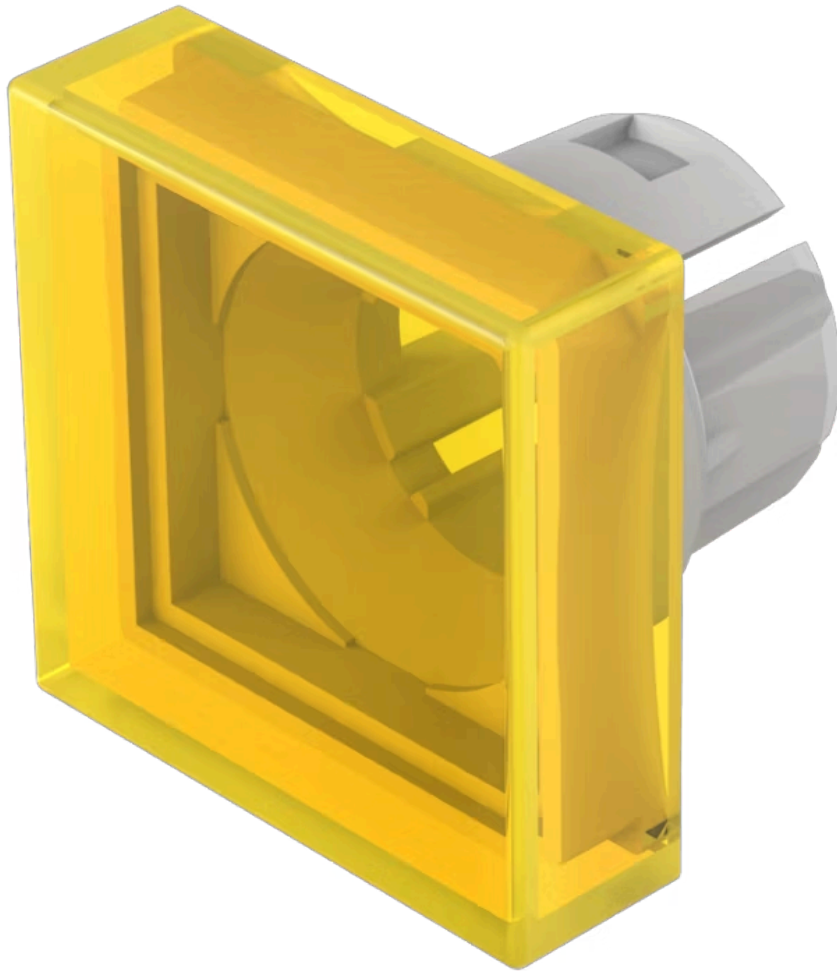

Lens

61-
9321.4

Distribution by
Mouser

<https://mouser.eao.com/component/61-9321.4/en...>

Your product:

61-9321.4 Lens

Loading ...

FRONT

Front form: Square

OPERATING-/INDICATION PART

Lens colour: Yellow

Lens material: Plastic, according to UL 94 HB

Lens illumination: Illuminated

Lens shape: Flush

Lens optics: transparent

MECHANICAL CHARACTERISTICS

Weight: 0.001 kg

CERTIFICATE

REACH: REACH compliant

RoHS: RoHS compliant

OTHER

Short Description: Lens, 15.3 mm x 15.3 mm, Illuminated, Yellow, Flush, Plastic, according to UL 94 HB

Dimension: 15.3 mm x 15.3 mm