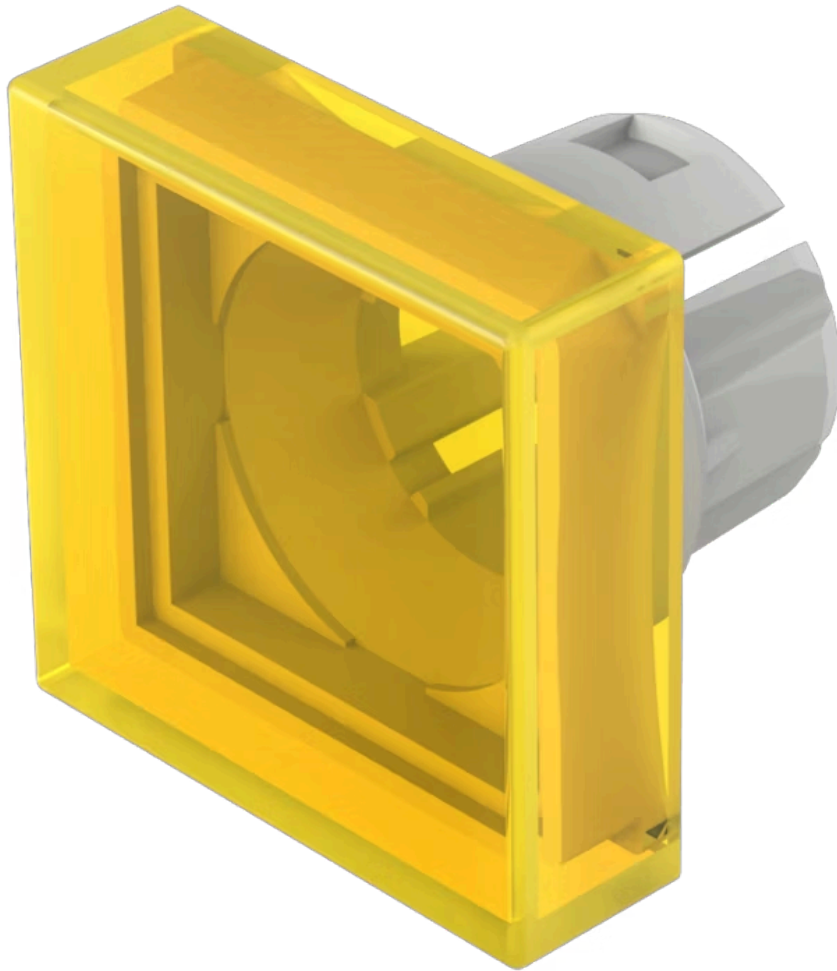

Lens

61-
9321.4

Distribution by
Mouser

<https://mouser.eao.com/component/61-9321.4/en...>

Your product:

61-9321.4 Lens

Loading ...

FRONT

Front form: Square

OPERATING-/INDICATION PART

Lens colour: Yellow

Lens material: Plastic, according to UL 94 HB

Lens illumination: Illuminated

Lens shape: Flush

Lens optics: transparent

MECHANICAL CHARACTERISTICS

Weight: 0.001 kg

CERTIFICATE

REACH: REACH compliant

RoHS: RoHS compliant

OTHER

Short Description: Lens, 15.3 mm x 15.3 mm, Illuminated, Yellow, Flush, Plastic, according to UL 94 HB

Dimension: 15.3 mm x 15.3 mm