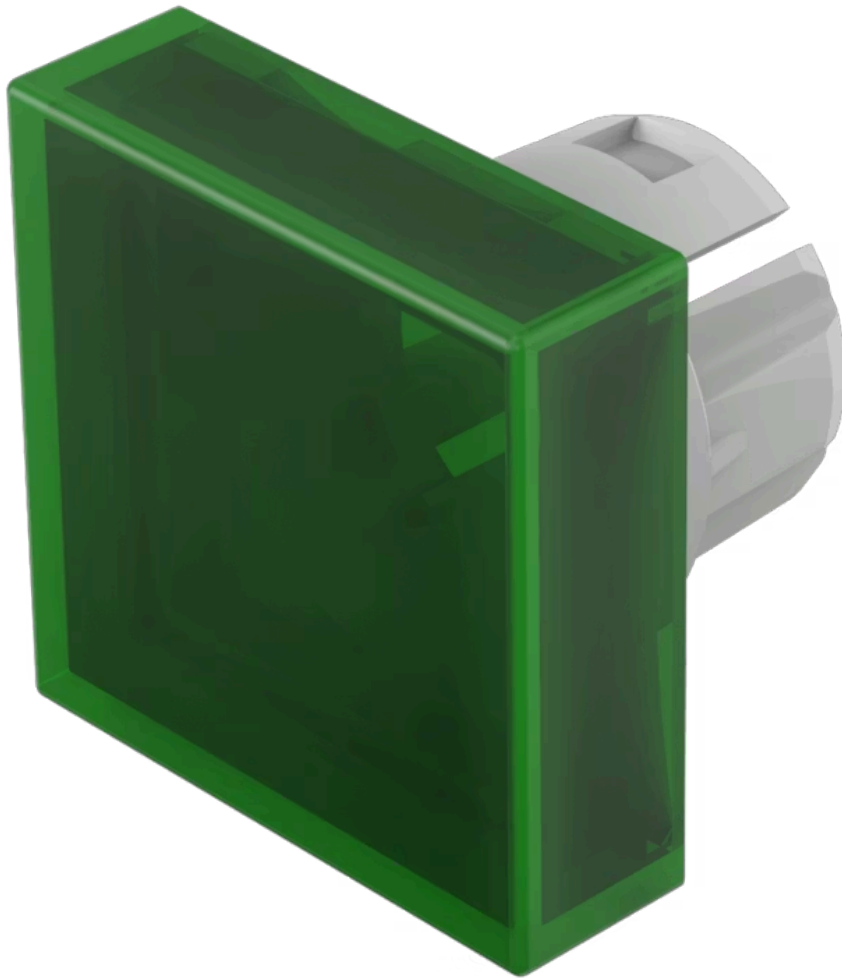

Lens

61-
9321.5

Distribution by
Mouser

<https://mouser.eao.com/component/61-9321.5/en...>

Your product:

61-9321.5 Lens

Loading ...

FRONT

Front form: Square

OPERATING-/INDICATION PART

Lens colour: Green

Lens material: Plastic, according to UL 94 HB

Lens illumination: Illuminated

Lens shape: Flush

Lens optics: transparent

MECHANICAL CHARACTERISTICS

Weight: 0.001 kg

CERTIFICATE

REACH: REACH compliant

RoHS: RoHS compliant

OTHER

Short Description: Lens, 15.3 mm x 15.3 mm, Illuminated, Green, Flush, Plastic, according to UL 94 HB

Dimension: 15.3 mm x 15.3 mm