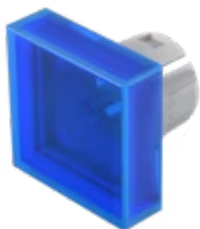

# Lens

61-  
9321.6

Distribution by  
Mouser

<https://mouser.eao.com/component/61-9321.6/en...>

Your product:

---

## 61-9321.6 Lens

*Loading ...*

### OPERATING-/INDICATION PART

**Lens colour:** Blue

**Lens material:** Plastic, according to UL 94 HB

**Lens illumination:** Illuminated

**Lens shape:** Flush

**Lens optics:** transparent

### OTHER

**Short Description:** Lens, 15.3 mm x 15.3 mm, Illuminated, Blue, Flush, Plastic, according to UL 94 HB

**Dimension:** 15.3 mm x 15.3 mm