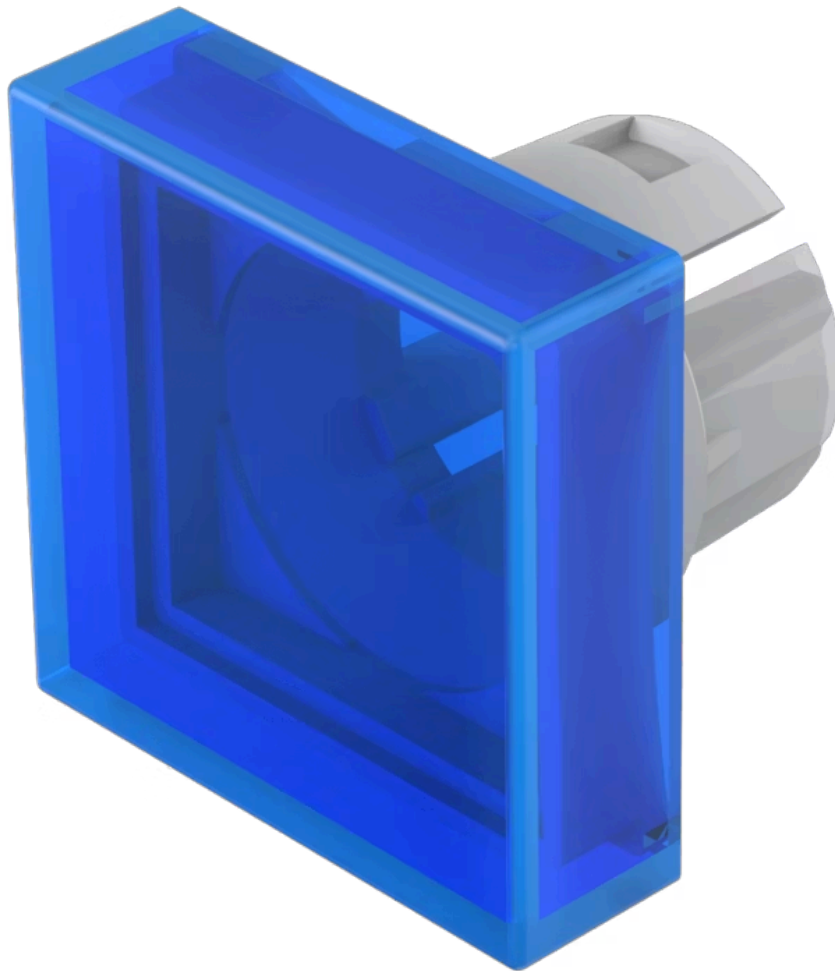

# Lens

61-  
9321.6

Distribution by  
Mouser

<https://mouser.eao.com/component/61-9321.6/en...>

Your product:

---

## 61-9321.6 Lens

*Loading ...*

### OPERATING-/INDICATION PART

**Lens colour:** Blue

**Lens material:** Plastic, according to UL 94 HB

**Lens illumination:** Illuminated

**Lens shape:** Flush

**Lens optics:** transparent

### OTHER

**Short Description:** Lens, 15.3 mm x 15.3 mm, Illuminated, Blue, Flush, Plastic, according to UL 94 HB

**Dimension:** 15.3 mm x 15.3 mm