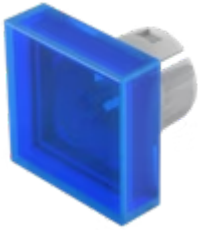

Lens

61-
9321.6

Distribution by
Mouser

<https://mouser.eao.com/component/61-9321.6/en...>

Your product:

61-9321.6

Lens

Loading ...

FRONT

Front form: Square

OPERATING-/INDICATION PART

Lens colour: Blue

Lens material: Plastic, according to UL 94 HB

Lens illumination: Illuminated

Lens shape: Flush

Lens optics: transparent

MECHANICAL CHARACTERISTICS

Weight: 0.001 kg

CERTIFICATE

REACH: REACH compliant

RoHS: RoHS compliant

OTHER

Short Description: Lens, 15.3 mm x 15.3 mm, Illuminated, Blue, Flush, Plastic, according to UL 94 HB

Dimension: 15.3 mm x 15.3 mm