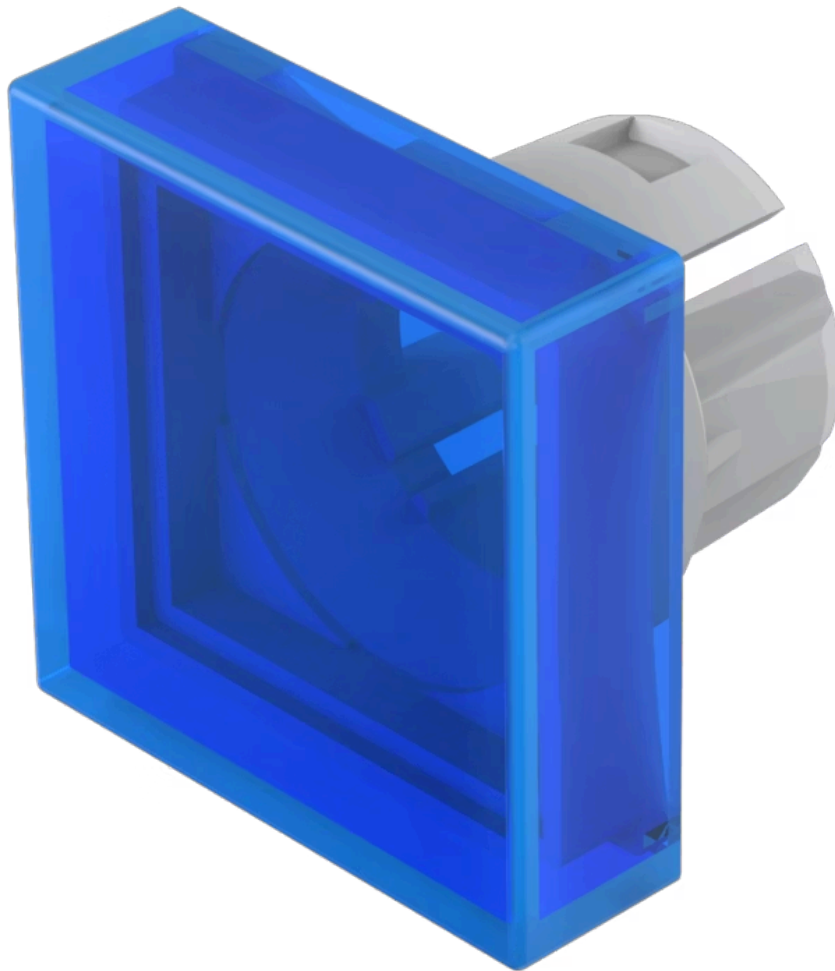

Lens

61-
9321.6

Distribution by
Mouser

<https://mouser.eao.com/component/61-9321.6/en...>

Your product:

61-9321.6

Lens

Loading ...

FRONT

Front form: Square

OPERATING-/INDICATION PART

Lens colour: Blue

Lens material: Plastic, according to UL 94 HB

Lens illumination: Illuminated

Lens shape: Flush

Lens optics: transparent

MECHANICAL CHARACTERISTICS

Weight: 0.001 kg

CERTIFICATE

REACH: REACH compliant

RoHS: RoHS compliant

OTHER

Short Description: Lens, 15.3 mm x 15.3 mm, Illuminated, Blue, Flush, Plastic, according to UL 94 HB

Dimension: 15.3 mm x 15.3 mm