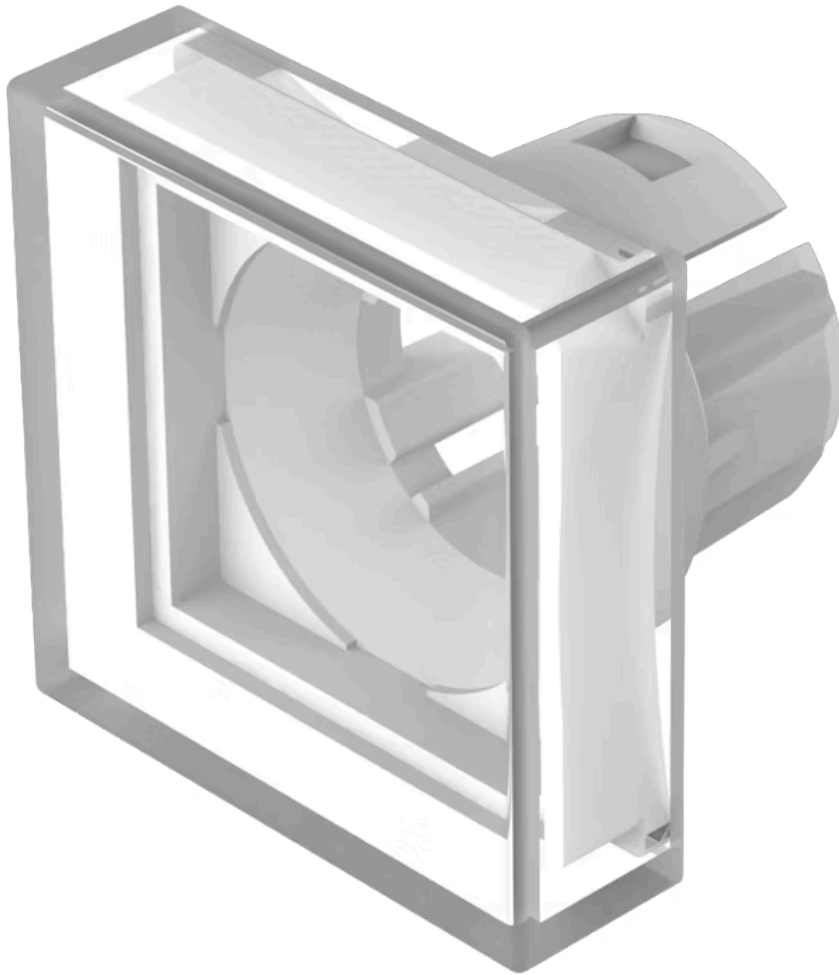

Lens

61-
9321.7

Distribution by
Mouser

<https://mouser.eao.com/component/61-9321.7/en...>

Your product:

61-9321.7 Lens

Loading ...

FRONT

Front form: Square

OPERATING-/INDICATION PART

Lens colour: Colourless

Lens material: Plastic, according to UL 94 HB

Lens illumination: Illuminated

Lens shape: Flush

Lens optics: transparent

MECHANICAL CHARACTERISTICS

Weight: 0.001 kg

CERTIFICATE

REACH: REACH compliant

RoHS: RoHS compliant

OTHER

Short Description: Lens, 15.3 mm x 15.3 mm, Illuminated, Colourless, Flush, Plastic, according to UL 94 HB

Dimension: 15.3 mm x 15.3 mm