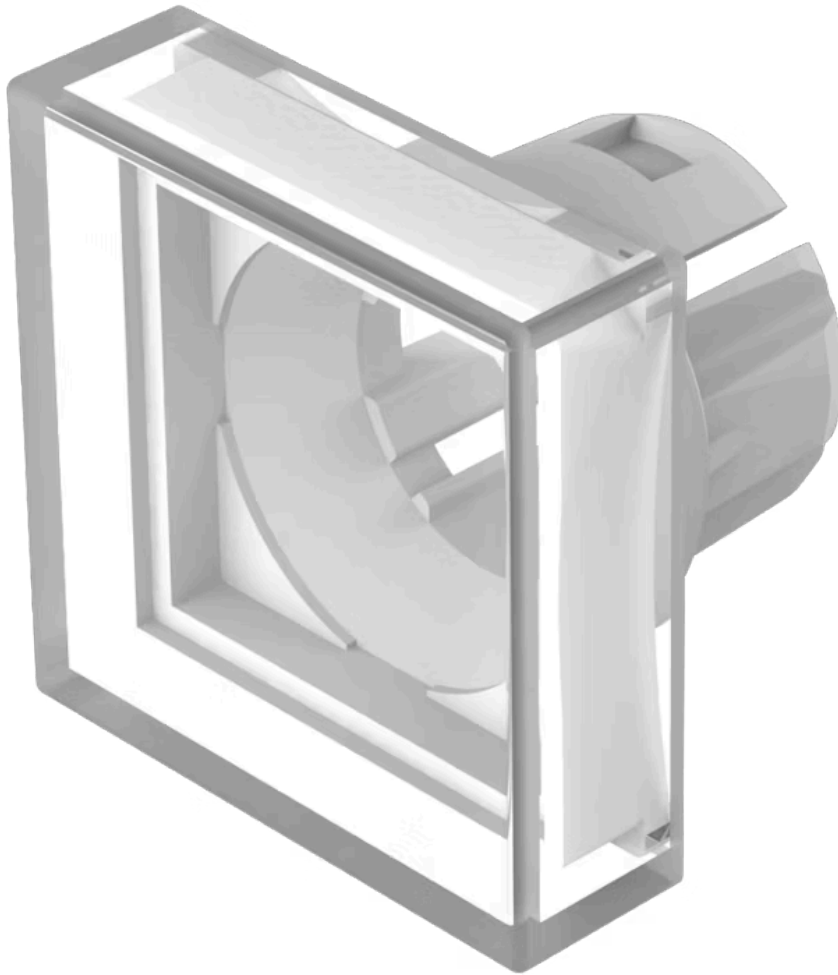

Lens

61-
9321.7

Distribution by
Mouser

<https://mouser.eao.com/component/61-9321.7/en...>

Your product:

61-9321.7 Lens

Loading ...

FRONT

Front form: Square

OPERATING-/INDICATION PART

Lens colour: Colourless

Lens material: Plastic, according to UL 94 HB

Lens illumination: Illuminated

Lens shape: Flush

Lens optics: transparent

MECHANICAL CHARACTERISTICS

Weight: 0.001 kg

CERTIFICATE

REACH: REACH compliant

RoHS: RoHS compliant

OTHER

Short Description: Lens, 15.3 mm x 15.3 mm, Illuminated, Colourless, Flush, Plastic, according to UL 94 HB

Dimension: 15.3 mm x 15.3 mm