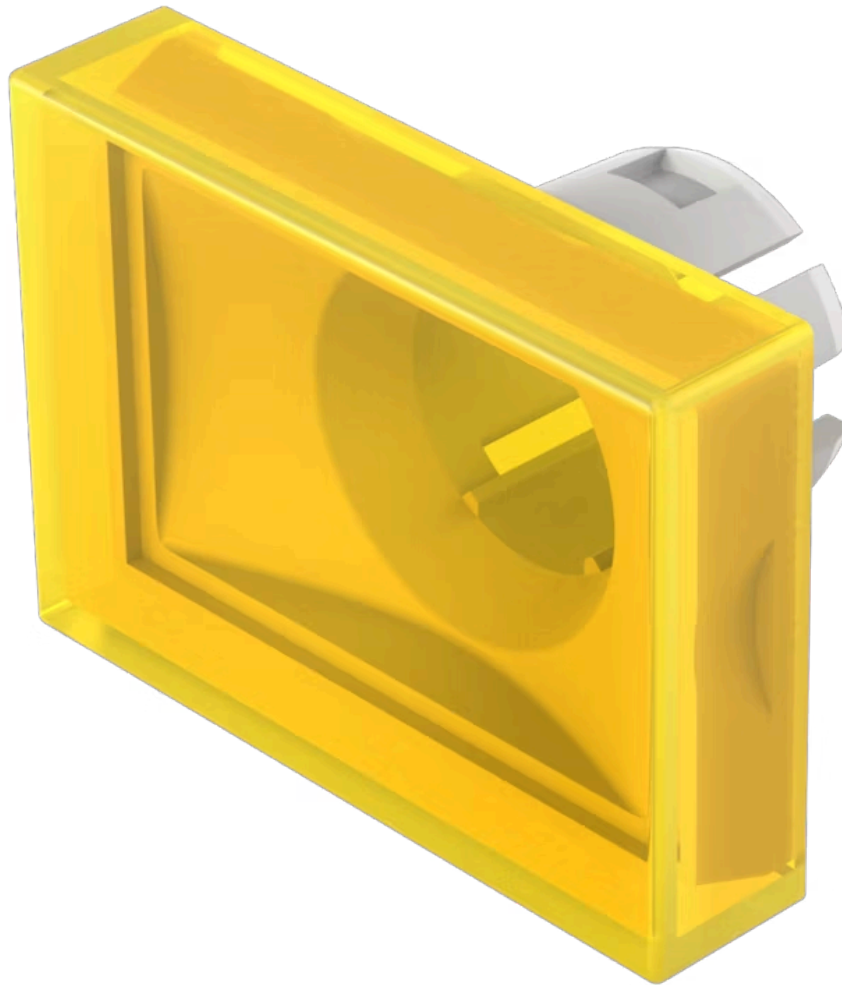

Lens

61-
9331.4

Distribution by
Mouser

Your product:

61-9331.4 Lens

Loading ...

FRONT

Front form: Rectangular

OPERATING-/INDICATION PART

Lens colour: Yellow

Lens material: Plastic, according to UL 94 HB

Lens illumination: Illuminated

Lens shape: Flush

Lens optics: transparent

MECHANICAL CHARACTERISTICS

Weight: 0.002 kg

CERTIFICATE

REACH: REACH compliant

RoHS: RoHS compliant

OTHER

Short Description: Lens, 21.5 mm x 15.3 mm, Illuminated, Yellow, Flush, Plastic, according to UL 94 HB

Dimension: 21.5 mm x 15.3 mm