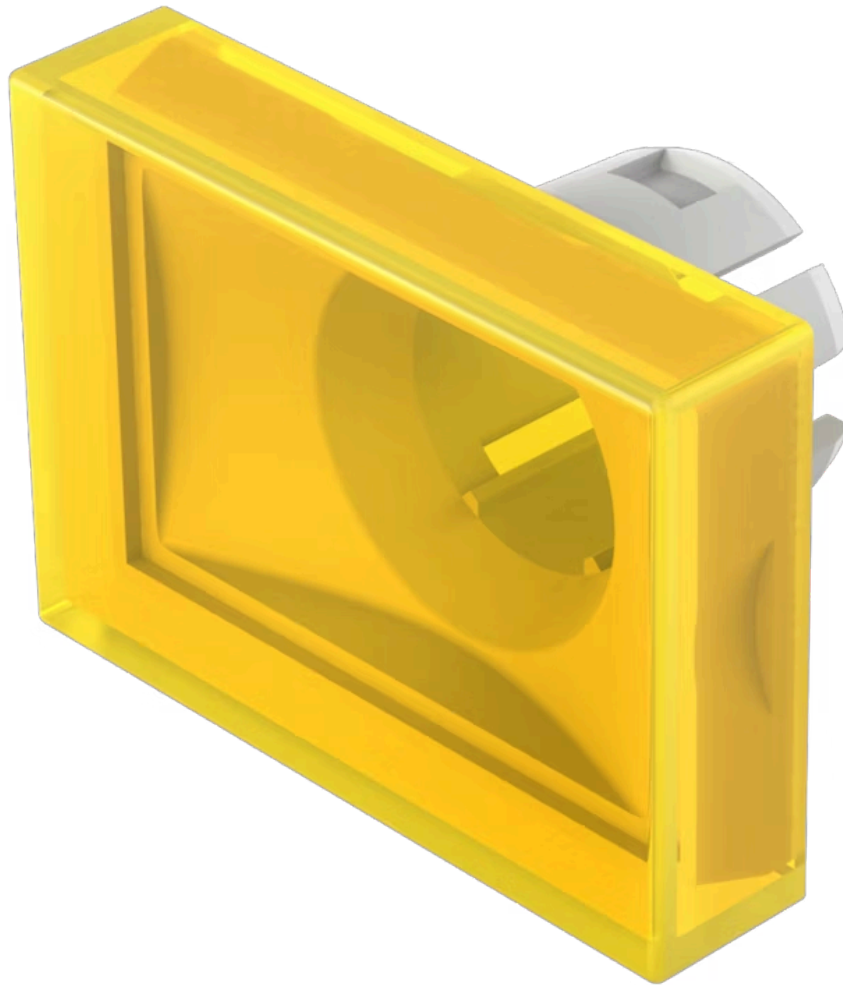

Lens

61-
9331.4

Distribution by
Mouser

Your product:

61-9331.4 Lens

Loading ...

FRONT

Front form: Rectangular

OPERATING-/INDICATION PART

Lens colour: Yellow

Lens material: Plastic, according to UL 94 HB

Lens illumination: Illuminated

Lens shape: Flush

Lens optics: transparent

MECHANICAL CHARACTERISTICS

Weight: 0.002 kg

CERTIFICATE

REACH: REACH compliant

RoHS: RoHS compliant

OTHER

Short Description: Lens, 21.5 mm x 15.3 mm, Illuminated, Yellow, Flush, Plastic, according to UL 94 HB

Dimension: 21.5 mm x 15.3 mm