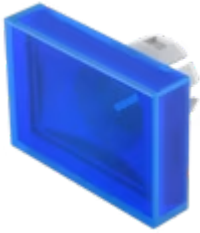

Lens

61-
9331.6

Distribution by
Mouser

Your product:

61-9331.6 Lens

Loading ...

FRONT

Front form: Rectangular

OPERATING-/INDICATION PART

Lens colour: Blue

Lens material: Plastic, according to UL 94 HB

Lens illumination: Illuminated

Lens shape: Flush

Lens optics: transparent

MECHANICAL CHARACTERISTICS

Weight: 0.002 kg

CERTIFICATE

REACH: REACH compliant

RoHS: RoHS compliant

OTHER

Short Description: Lens, 21.5 mm x 15.3 mm, Illuminated, Blue, Flush, Plastic, according to UL 94 HB

Dimension: 21.5 mm x 15.3 mm