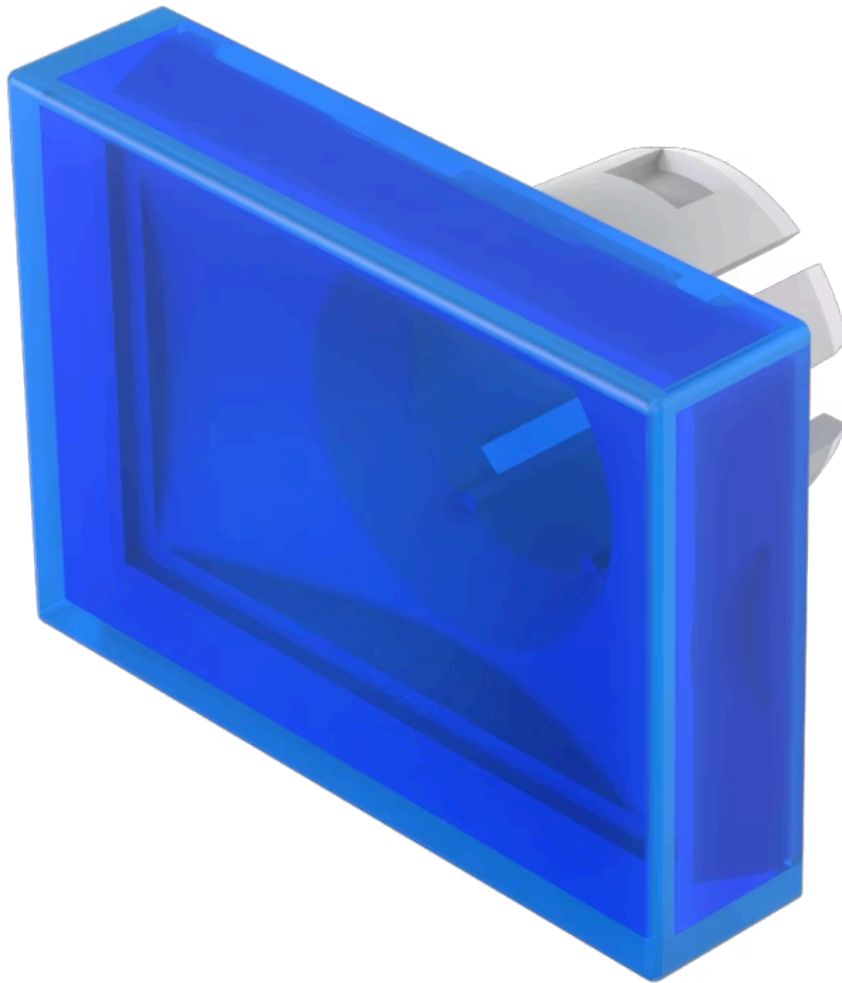

Lens

61-
9331.6

Distribution by
Mouser

Your product:

61-9331.6 Lens

Loading ...

FRONT

Front form: Rectangular

OPERATING-/INDICATION PART

Lens colour: Blue

Lens material: Plastic, according to UL 94 HB

Lens illumination: Illuminated

Lens shape: Flush

Lens optics: transparent

MECHANICAL CHARACTERISTICS

Weight: 0.002 kg

CERTIFICATE

REACH: REACH compliant

RoHS: RoHS compliant

OTHER

Short Description: Lens, 21.5 mm x 15.3 mm, Illuminated, Blue, Flush, Plastic, according to UL 94 HB

Dimension: 21.5 mm x 15.3 mm