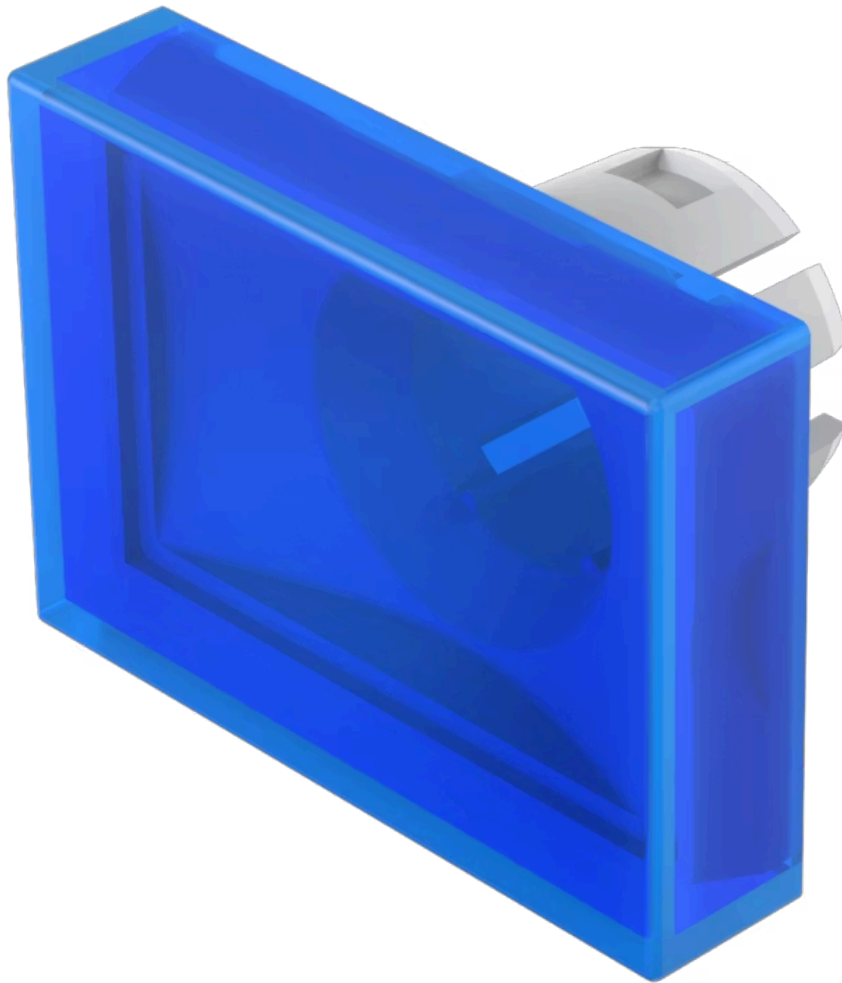

Lens

61-
9331.6

Distribution by
Mouser

<https://mouser.eao.com/component/61-9331.6/en...>

Your product:

61-9331.6

Lens

Loading ...

FRONT

Front form: Rectangular

OPERATING-/INDICATION PART

Lens colour: Blue

Lens material: Plastic, according to UL 94 HB

Lens illumination: Illuminated

Lens shape: Flush

Lens optics: transparent

MECHANICAL CHARACTERISTICS

Weight: 0.002 kg

CERTIFICATE

REACH: REACH compliant

RoHS: RoHS compliant

OTHER

Short Description: Lens, 21.5 mm x 15.3 mm, Illuminated, Blue, Flush, Plastic, according to UL 94 HB

Dimension: 21.5 mm x 15.3 mm