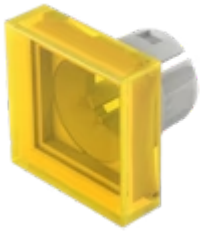

Lens

61-
9351.4

Distribution by
Mouser

<https://mouser.eao.com/component/61-9351.4/en...>

Your product:

61-9351.4 Lens

Loading ...

FRONT

Front form: Square

OPERATING-/INDICATION PART

Lens colour: Yellow

Lens material: Plastic, according to UL 94 HB

Lens illumination: Illuminated

Lens shape: Flush

Lens optics: transparent

MECHANICAL CHARACTERISTICS

Weight: 0.002 kg

CERTIFICATE

REACH: REACH compliant

RoHS: RoHS compliant

OTHER

Short Description: Lens, 20 mm x 20 mm, Illuminated, Yellow, Flush, Plastic, according to UL 94 HB

Dimension: 20 mm x 20 mm