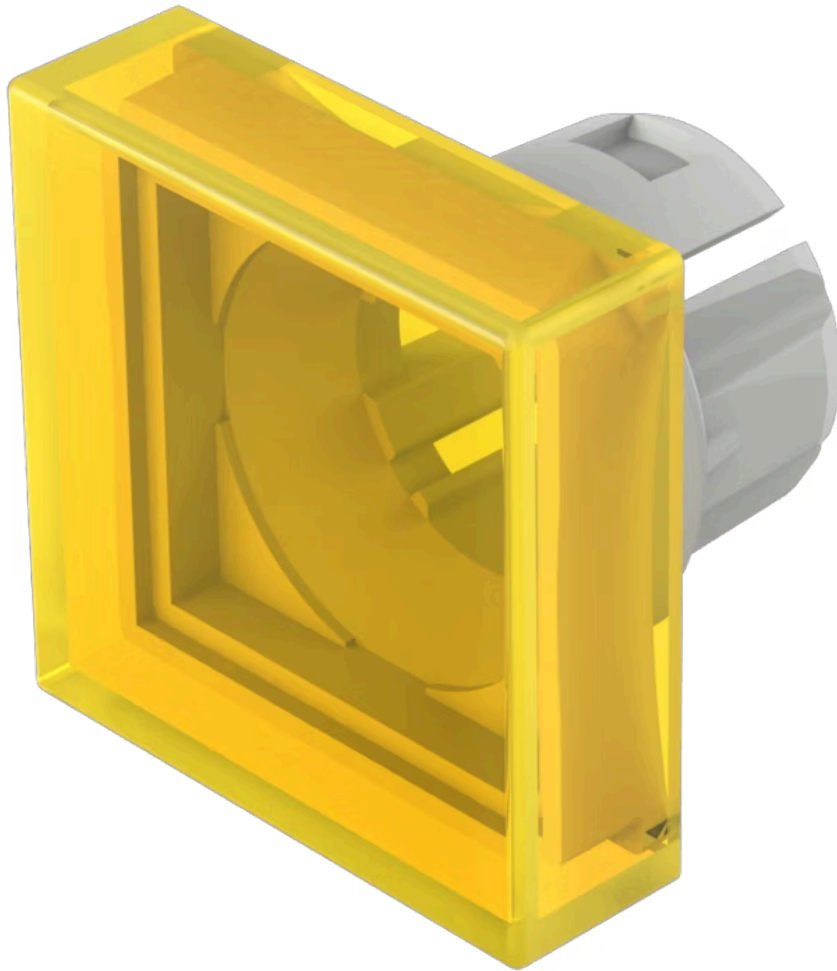

Lens

61-
9351.4

Distribution by
Mouser

<https://mouser.eao.com/component/61-9351.4/en...>

Your product:

61-9351.4 Lens

Loading ...

FRONT

Front form: Square

OPERATING-/INDICATION PART

Lens colour: Yellow

Lens material: Plastic, according to UL 94 HB

Lens illumination: Illuminated

Lens shape: Flush

Lens optics: transparent

MECHANICAL CHARACTERISTICS

Weight: 0.002 kg

CERTIFICATE

REACH: REACH compliant

RoHS: RoHS compliant

OTHER

Short Description: Lens, 20 mm x 20 mm, Illuminated, Yellow, Flush, Plastic, according to UL 94 HB

Dimension: 20 mm x 20 mm