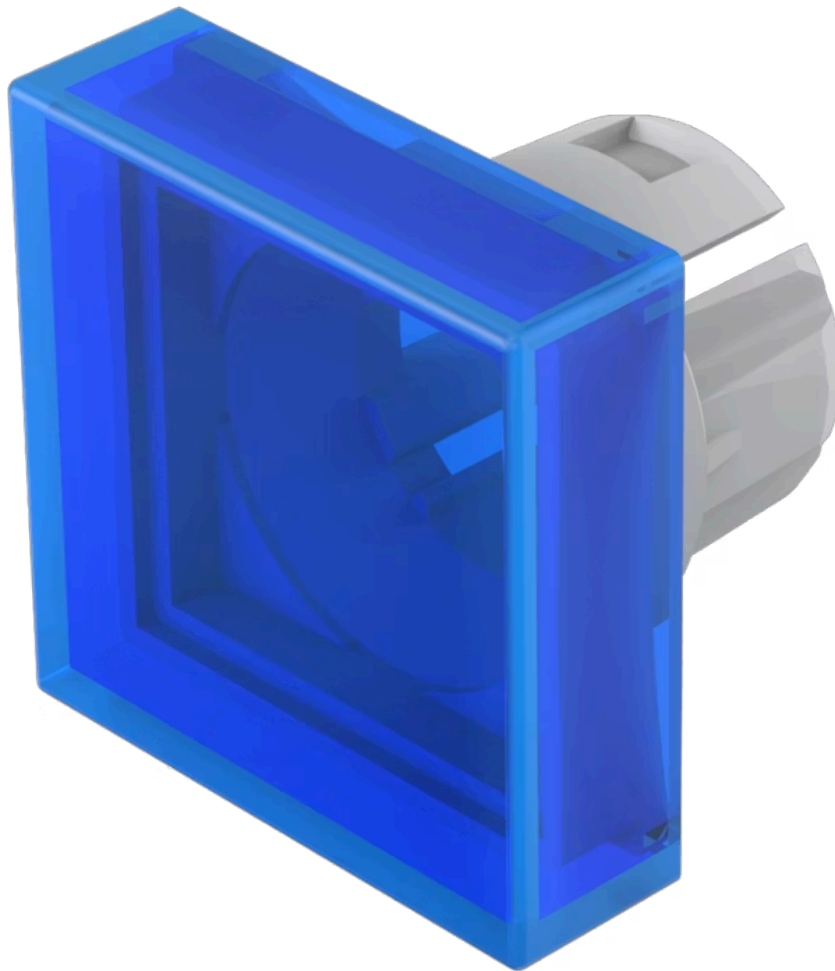

Lens

61-
9351.6

Distribution by
Mouser

<https://mouser.eao.com/component/61-9351.6/en...>

Your product:

61-9351.6 Lens

Loading ...

FRONT

Front form: Square

OPERATING-/INDICATION PART

Lens colour: Blue

Lens material: Plastic, according to UL 94 HB

Lens illumination: Illuminated

Lens shape: Flush

Lens optics: transparent

MECHANICAL CHARACTERISTICS

Weight: 0.002 kg

CERTIFICATE

REACH: REACH compliant

RoHS: RoHS compliant

OTHER

Short Description: Lens, 20 mm x 20 mm, Illuminated, Blue, Flush, Plastic, according to UL 94 HB

Dimension: 20 mm x 20 mm