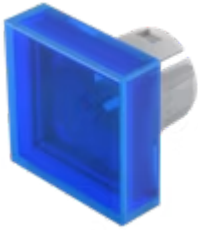

Lens

61-
9351.6

Distribution by
Mouser

<https://mouser.eao.com/component/61-9351.6/en...>

Your product:

61-9351.6 Lens

Loading ...

FRONT

Front form: Square

OPERATING-/INDICATION PART

Lens colour: Blue

Lens material: Plastic, according to UL 94 HB

Lens illumination: Illuminated

Lens shape: Flush

Lens optics: transparent

MECHANICAL CHARACTERISTICS

Weight: 0.002 kg

CERTIFICATE

REACH: REACH compliant

RoHS: RoHS compliant

OTHER

Short Description: Lens, 20 mm x 20 mm, Illuminated, Blue, Flush, Plastic, according to UL 94 HB

Dimension: 20 mm x 20 mm