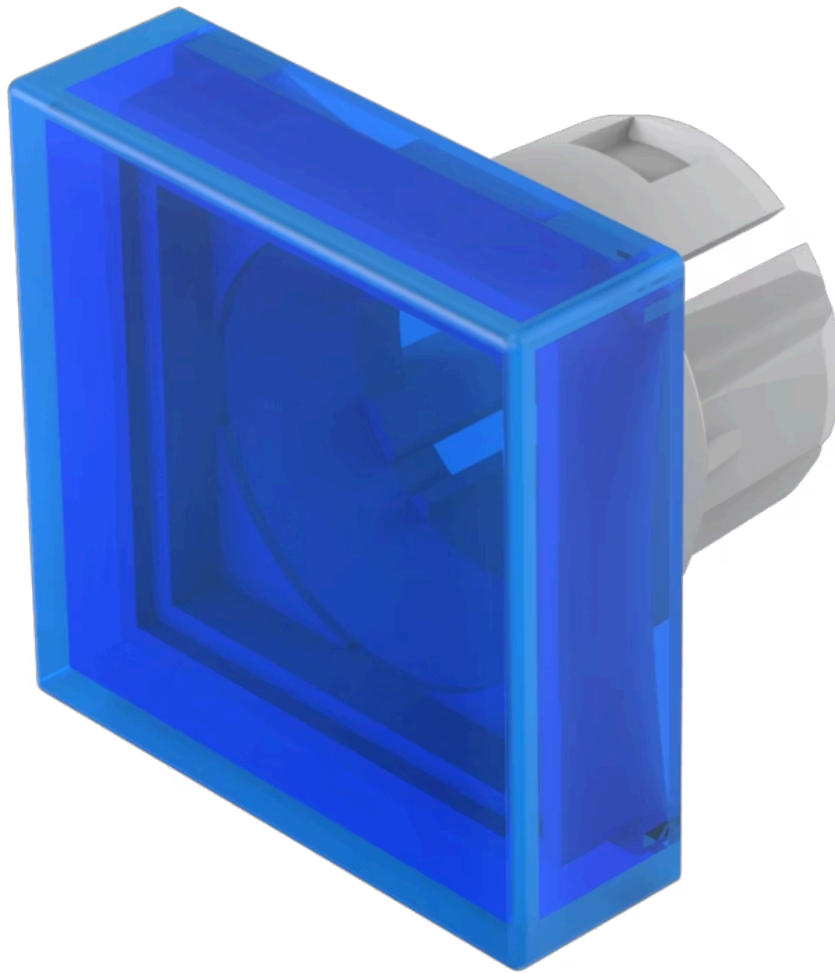

Lens

61-
9351.6

Distribution by
Mouser

<https://mouser.eao.com/component/61-9351.6/en...>

Your product:

61-9351.6 Lens

Loading ...

FRONT

Front form: Square

OPERATING-/INDICATION PART

Lens colour: Blue

Lens material: Plastic, according to UL 94 HB

Lens illumination: Illuminated

Lens shape: Flush

Lens optics: transparent

MECHANICAL CHARACTERISTICS

Weight: 0.002 kg

CERTIFICATE

REACH: REACH compliant

RoHS: RoHS compliant

OTHER

Short Description: Lens, 20 mm x 20 mm, Illuminated, Blue, Flush, Plastic, according to UL 94 HB

Dimension: 20 mm x 20 mm