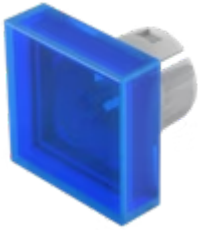

Lens

61-
9351.6

Distribution by
Mouser

<https://mouser.eao.com/component/61-9351.6/en...>

Your product:

61-9351.6 Lens

Loading ...

FRONT

Front form: Square

OPERATING-/INDICATION PART

Lens colour: Blue

Lens material: Plastic, according to UL 94 HB

Lens illumination: Illuminated

Lens shape: Flush

Lens optics: transparent

MECHANICAL CHARACTERISTICS

Weight: 0.002 kg

CERTIFICATE

REACH: REACH compliant

RoHS: RoHS compliant

OTHER

Short Description: Lens, 20 mm x 20 mm, Illuminated, Blue, Flush, Plastic, according to UL 94 HB

Dimension: 20 mm x 20 mm