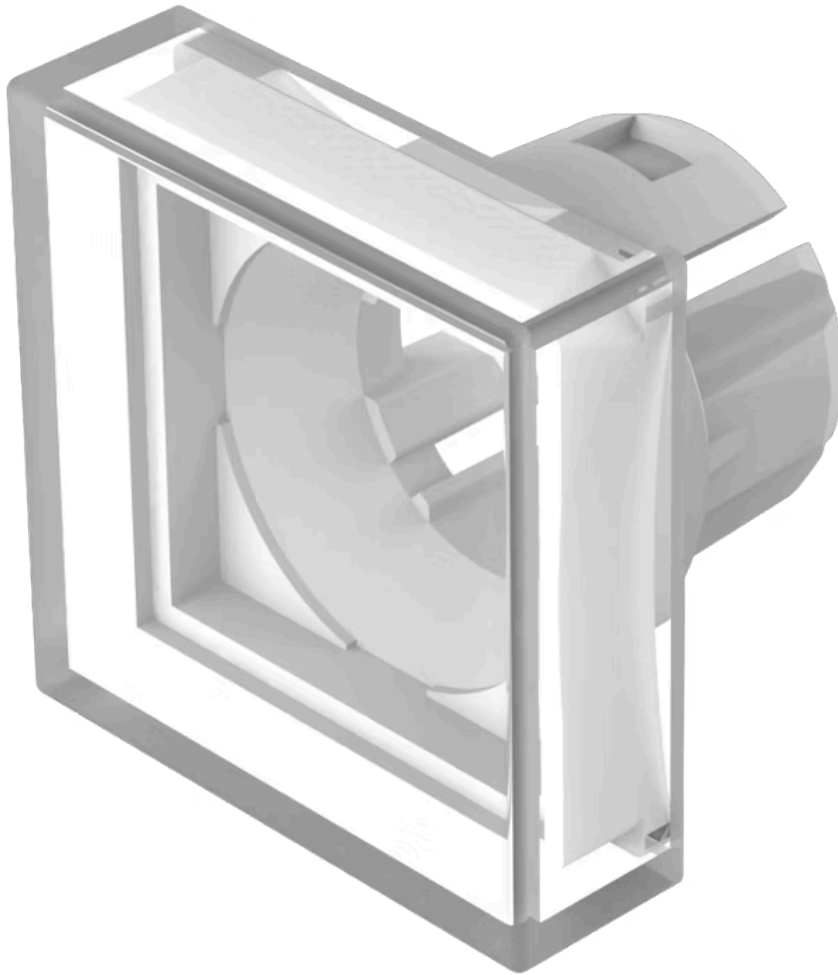

Lens

61-
9351.7

Distribution by
Mouser

<https://mouser.eao.com/component/61-9351.7/en...>

Your product:

61-9351.7 Lens

Loading ...

FRONT

Front form: Square

OPERATING-/INDICATION PART

Lens colour: Colourless

Lens material: Plastic, according to UL 94 HB

Lens illumination: Illuminated

Lens shape: Flush

Lens optics: transparent

MECHANICAL CHARACTERISTICS

Weight: 0.002 kg

CERTIFICATE

REACH: REACH compliant

RoHS: RoHS compliant

OTHER

Short Description: Lens, 20 mm x 20 mm, Illuminated, Colourless, Flush, Plastic, according to UL 94 HB

Dimension: 20 mm x 20 mm