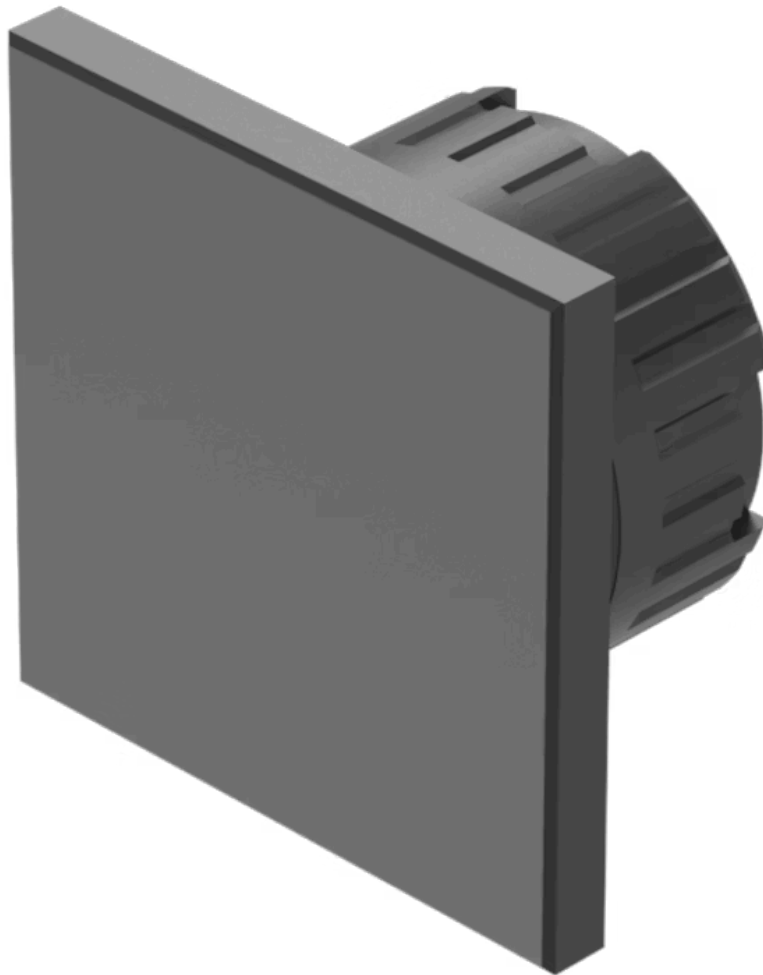

# Blind plug

61-9450.0

Distribution by  
Mouser

<https://mouser.eao.com/component/61-9450.0/en...>

Your product:

### FRONT

**Colour:** Black

### MOUNTING

**Mounting cut-out:** Ø 16.2 mm

### OTHER

**Short Description:** Blind plug, 24 mm x 24 mm, Ø 16.2 mm, Plastic, Black

**Titel Accessory:** Blind plug

**Dimension:** 24 mm x 24 mm

**Material:** Plastic

**Mounting cut-outs:**

A = Solder/Plug-in terminal 2.8 mm x 0.5 mm  
C = Screw terminal