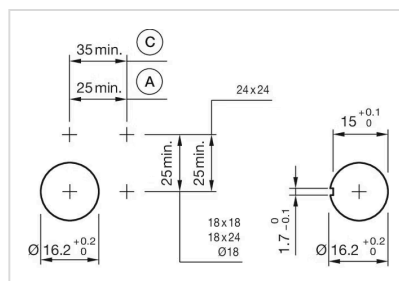

### MOUNTING

**Mounting cut-out:** Ø 16.2 mm

### MECHANICAL CHARACTERISTICS

**Weight:** 0.003 kg

### OTHER

**Short Description:** Blind plug, 24 mm x 24 mm, Ø 16.2 mm, Plastic, Black

**Titel Accessory:** Blind plug

**Dimension:** 24 mm x 24 mm

**Material:** Plastic

**Mounting cut-outs:**

A = Solder/Plug-in terminal 2.8 mm x 0.5 mm  
C = Screw terminal