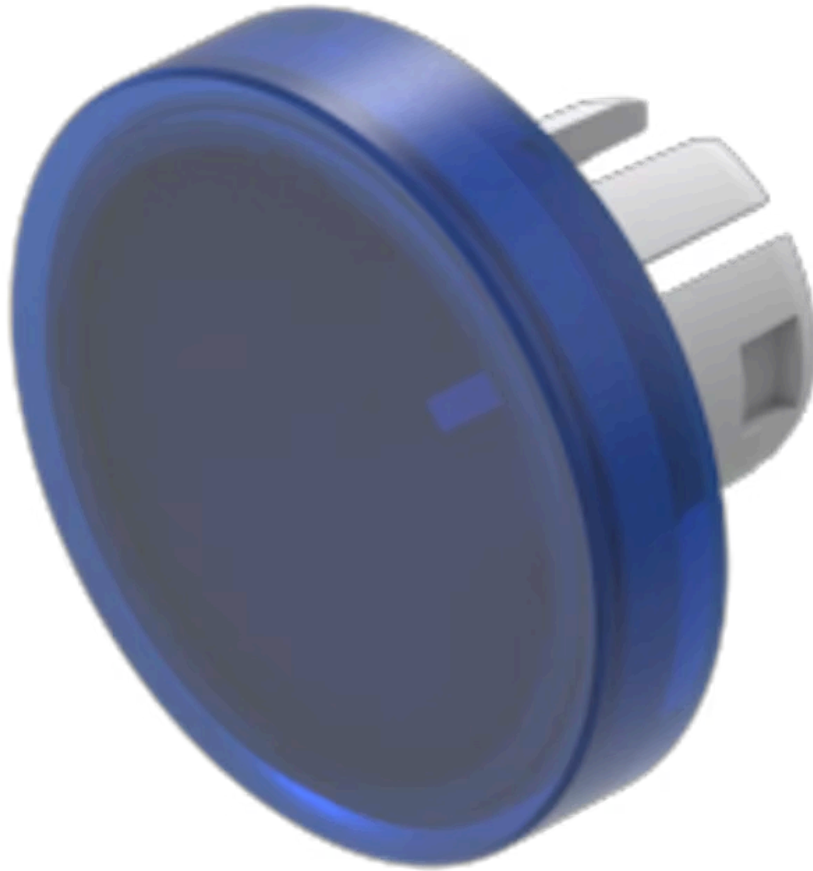

Lens

61-
9642.6

Distribution by
Mouser

Your product:

61-9642.6 Lens

Loading . .

FRONT

Front form: Round

OPERATING-/INDICATION PART

Lens colour: Blue

Lens material: Plastic, according to UL 94 HB

Lens illumination: Illuminated

Lens shape: Flush

Lens optics: transparent

Shape of illumination: Front

MECHANICAL CHARACTERISTICS

Weight: 0.001 kg

CERTIFICATE

REACH: REACH compliant

RoHS: RoHS compliant

OTHER

Short Description: Lens, Ø 19.7 mm, Illuminated, Blue, Flush, Plastic, according to UL 94 HB

Dimension: Ø 19.7 mm