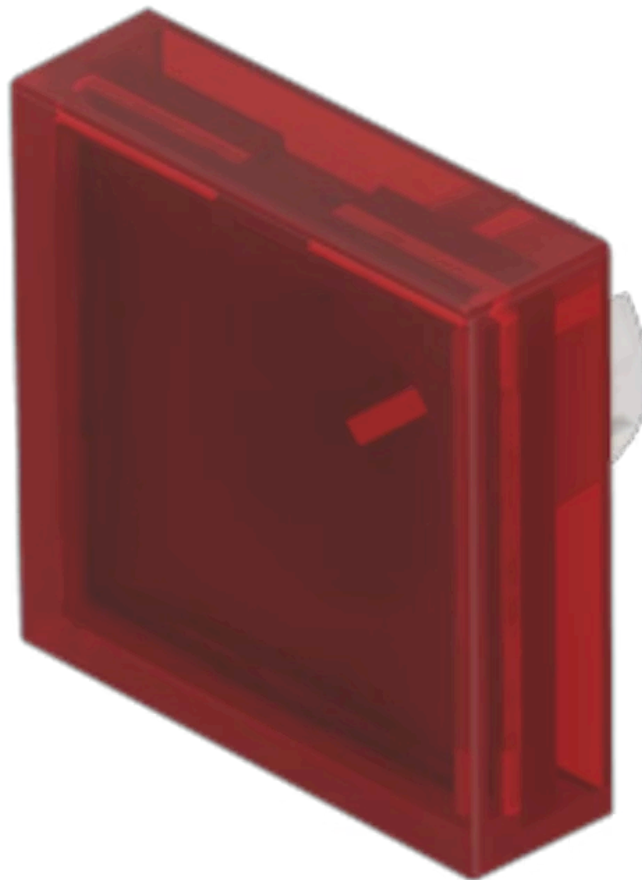

Lens

61-
9671.2

Distribution by
Mouser

<https://mouser.eao.com/component/61-9671.2/en...>

Your product:

61-9671.2 Lens

Loading ...

FRONT

Front form: Square

OPERATING-/INDICATION PART

Lens colour: Red

Lens material: Plastic, according to UL 94 V0

Lens illumination: Illuminated

Lens shape: Flush

Lens optics: transparent

MECHANICAL CHARACTERISTICS

Weight: 0.002 kg

CERTIFICATE

REACH: REACH compliant

RoHS: RoHS compliant

OTHER

Short Description: Lens, 18 mm x 18 mm, Illuminated, Red, Flush, Plastic, according to UL 94 V0

Dimension: 18 mm x 18 mm