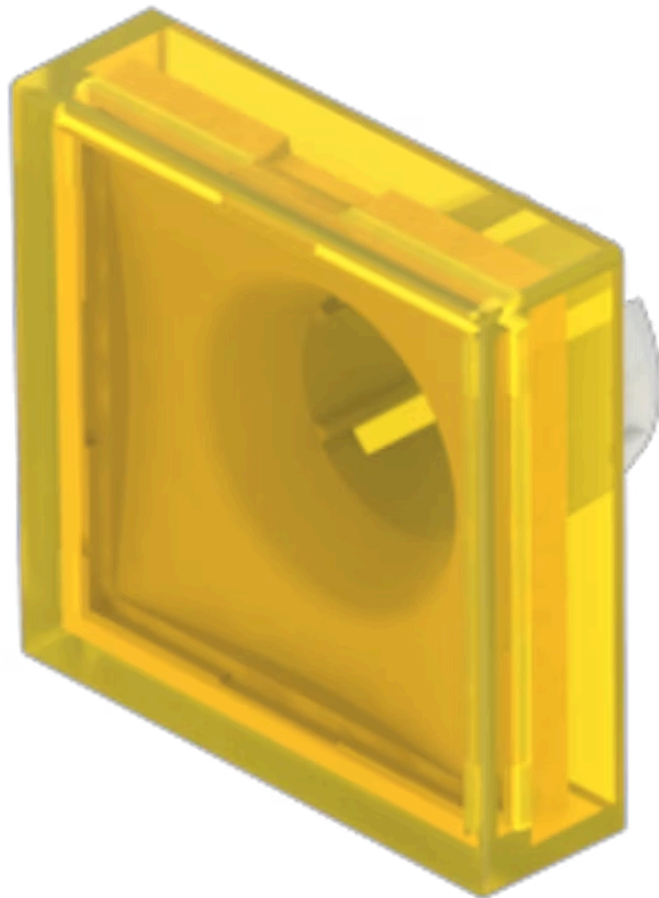

Lens

61-
9671.4

Distribution by
Mouser

<https://mouser.eao.com/component/61-9671.4/en...>

Your product:

61-9671.4 Lens

Loading ...

FRONT

Front form: Square

OPERATING-/INDICATION PART

Lens colour: Yellow

Lens material: Plastic, according to UL 94 V0

Lens illumination: Illuminated

Lens shape: Flush

Lens optics: transparent

MECHANICAL CHARACTERISTICS

Weight: 0.002 kg

CERTIFICATE

REACH: REACH compliant

RoHS: RoHS compliant

OTHER

Short Description: Lens, 18 mm x 18 mm, Illuminated, Yellow, Flush, Plastic, according to UL 94 V0

Dimension: 18 mm x 18 mm