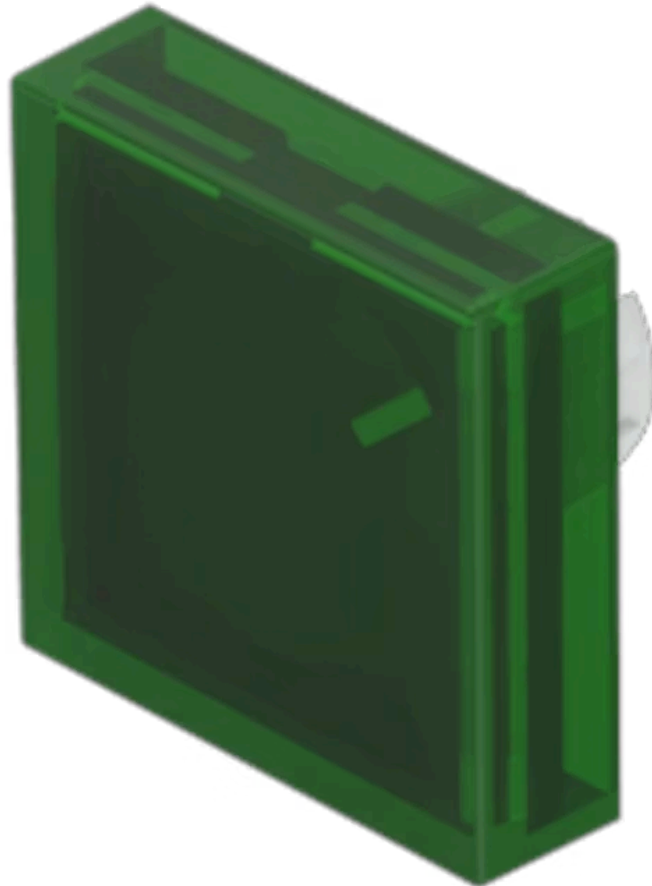

Lens

61-
9671.5

Distribution by
Mouser

<https://mouser.eao.com/component/61-9671.5/en...>

Your product:

61-9671.5 Lens

Loading ...

FRONT

Front form: Square

OPERATING-/INDICATION PART

Lens colour: Green

Lens material: Plastic, according to UL 94 V0

Lens illumination: Illuminated

Lens shape: Flush

Lens optics: transparent

MECHANICAL CHARACTERISTICS

Weight: 0.002 kg

CERTIFICATE

REACH: REACH compliant

RoHS: RoHS compliant

OTHER

Short Description: Lens, 18 mm x 18 mm, Illuminated, Green, Flush, Plastic, according to UL 94 V0

Dimension: 18 mm x 18 mm