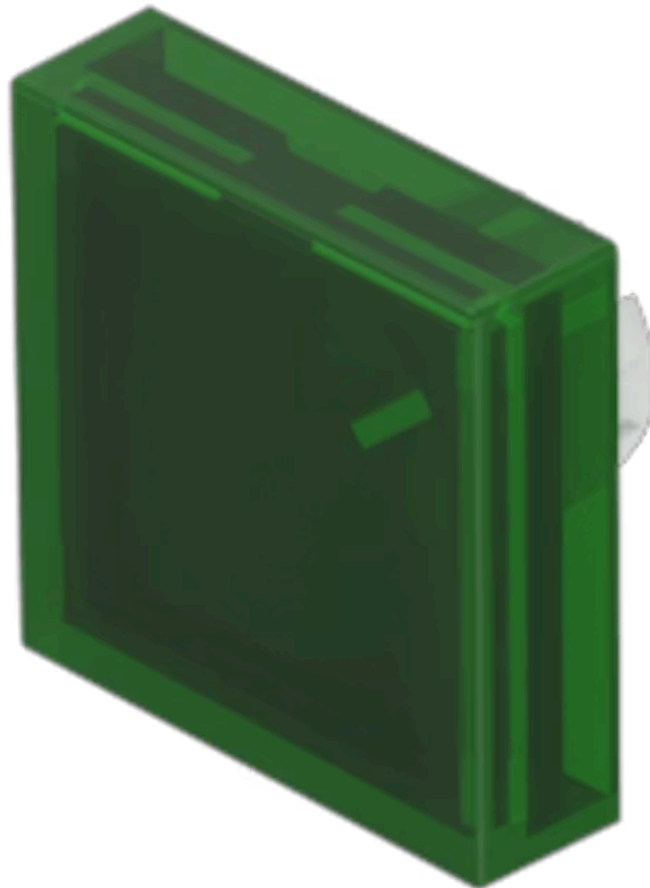

Lens

61-
9671.5

Distribution by
Mouser

<https://mouser.eao.com/component/61-9671.5/en...>

Your product:

61-9671.5 Lens

Loading ...

FRONT

Front form: Square

OPERATING-/INDICATION PART

Lens colour: Green

Lens material: Plastic, according to UL 94 V0

Lens illumination: Illuminated

Lens shape: Flush

Lens optics: transparent

MECHANICAL CHARACTERISTICS

Weight: 0.002 kg

CERTIFICATE

REACH: REACH compliant

RoHS: RoHS compliant

OTHER

Short Description: Lens, 18 mm x 18 mm, Illuminated, Green, Flush, Plastic, according to UL 94 V0

Dimension: 18 mm x 18 mm