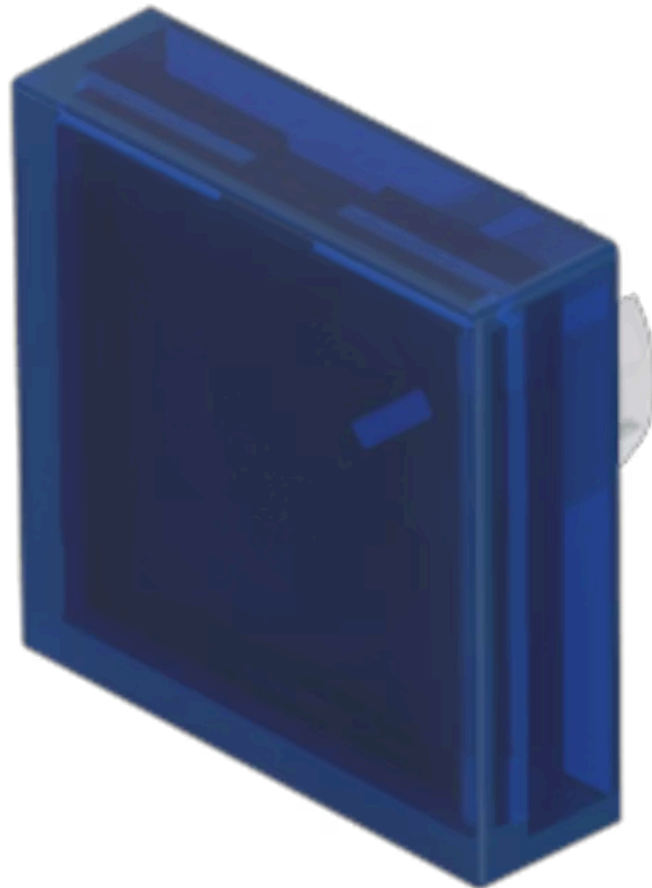

Lens

61-
9671.6

Distribution by
Mouser

<https://mouser.eao.com/component/61-9671.6/en...>

Your product:

61-9671.6 Lens

Loading ...

FRONT

Front form: Square

OPERATING-/INDICATION PART

Lens colour: Blue

Lens material: Plastic, according to UL 94 V0

Lens illumination: Illuminated

Lens shape: Flush

Lens optics: transparent

MECHANICAL CHARACTERISTICS

Weight: 0.002 kg

CERTIFICATE

REACH: REACH compliant

RoHS: RoHS compliant

OTHER

Short Description: Lens, 18 mm x 18 mm, Illuminated, Blue, Flush, Plastic, according to UL 94 V0

Dimension: 18 mm x 18 mm