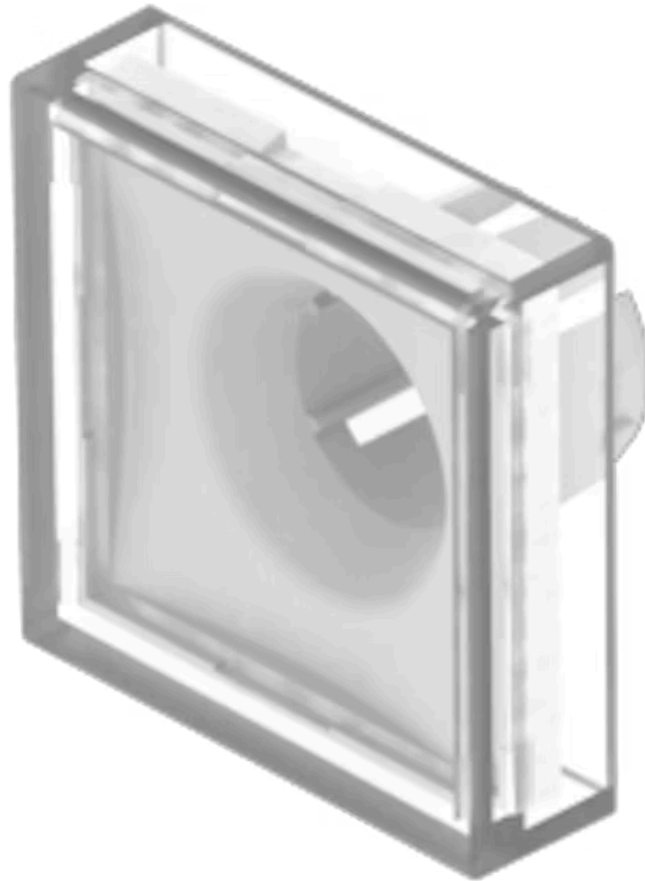

Lens

61-
9671.7

Distribution by
Mouser

<https://mouser.eao.com/component/61-9671.7/en...>

Your product:

61-9671.7 Lens

Loading ...

FRONT

Front form: Square

OPERATING-/INDICATION PART

Lens colour: Colourless

Lens material: Plastic, according to UL 94 V0

Lens illumination: Illuminated

Lens shape: Flush

Lens optics: transparent

MECHANICAL CHARACTERISTICS

Weight: 0.002 kg

CERTIFICATE

REACH: REACH compliant

RoHS: RoHS compliant

OTHER

Short Description: Lens, 18 mm x 18 mm, Illuminated, Colourless, Flush, Plastic, according to UL 94 V0

Dimension: 18 mm x 18 mm