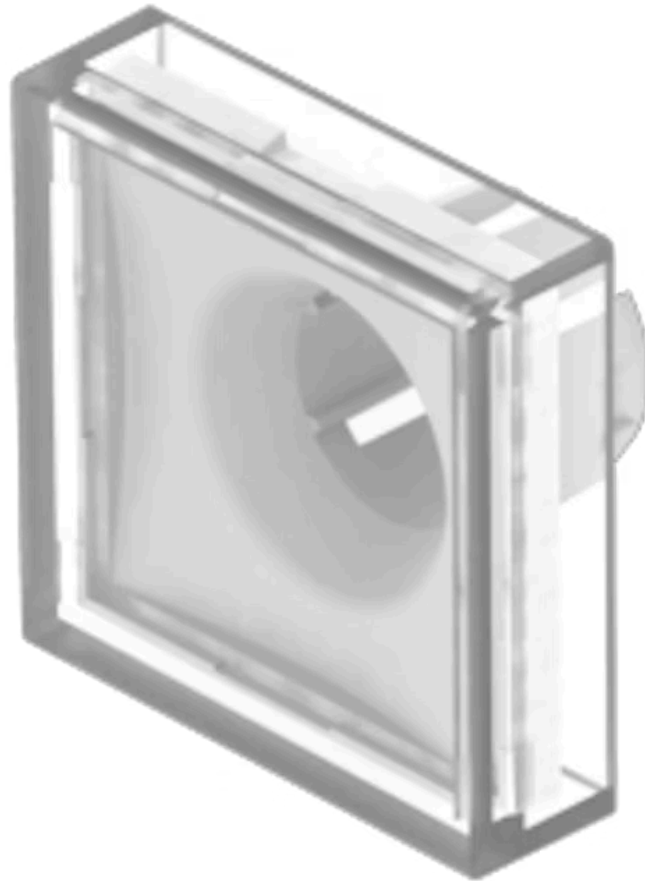

Lens

61-
9671.7

Distribution by
Mouser

<https://mouser.eao.com/component/61-9671.7/en...>

Your product:

61-9671.7 Lens

Loading ...

FRONT

Front form: Square

OPERATING-/INDICATION PART

Lens colour: Colourless

Lens material: Plastic, according to UL 94 V0

Lens illumination: Illuminated

Lens shape: Flush

Lens optics: transparent

MECHANICAL CHARACTERISTICS

Weight: 0.002 kg

CERTIFICATE

REACH: REACH compliant

RoHS: RoHS compliant

OTHER

Short Description: Lens, 18 mm x 18 mm, Illuminated, Colourless, Flush, Plastic, according to UL 94 V0

Dimension: 18 mm x 18 mm