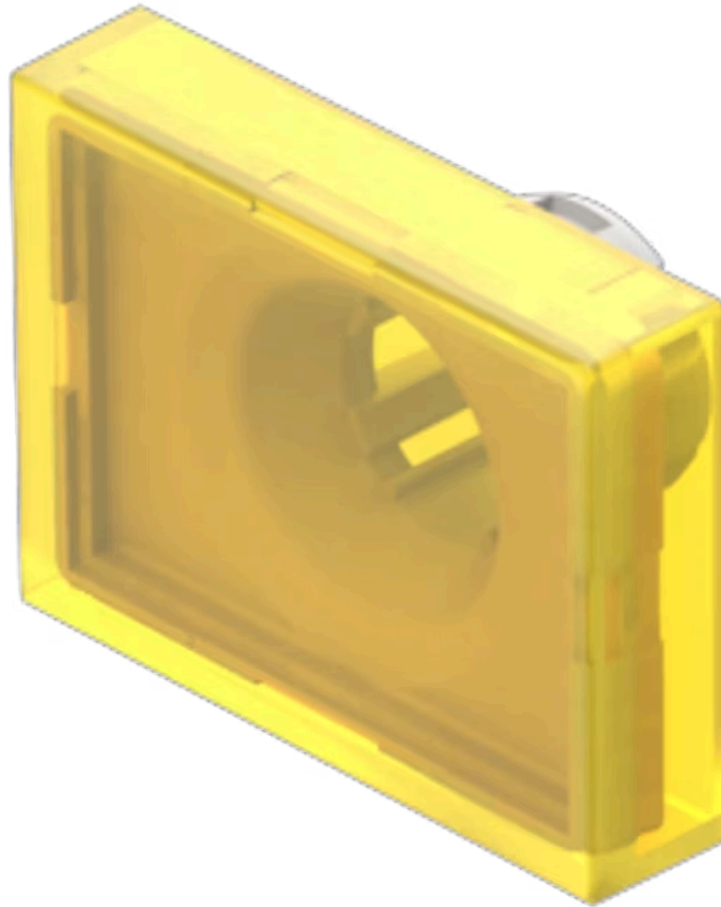

Lens

61-
9681.4

Distribution by
Mouser

<https://mouser.eao.com/component/61-9681.4/en...>