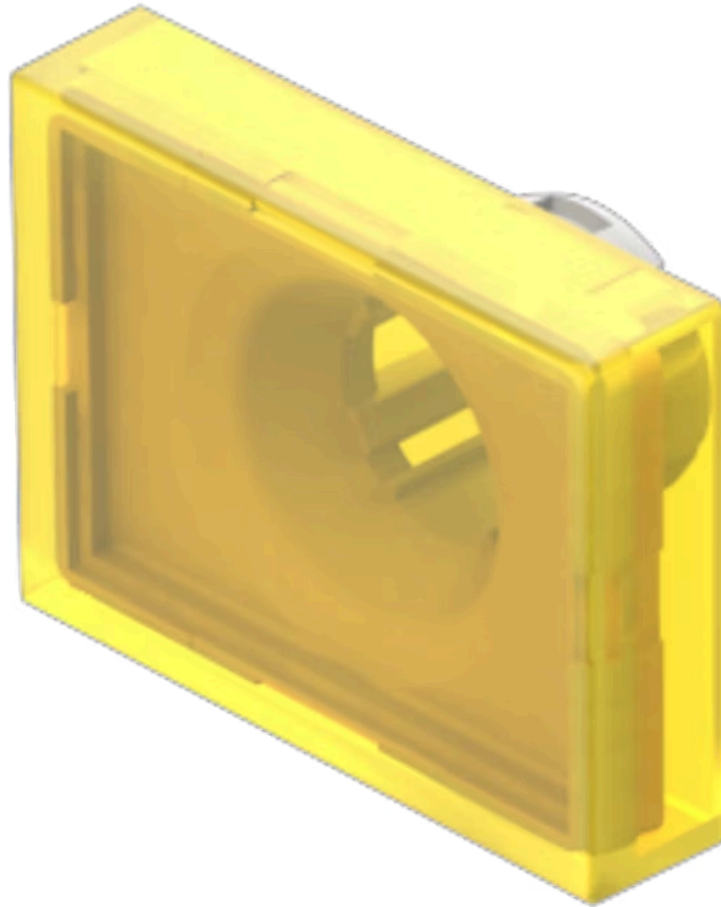

# Lens

61-  
9681.4

Distribution by  
Mouser

<https://mouser.eao.com/component/61-9681.4/en...>

Your product:

---

### FRONT

**Front form:** Rectangular

### OPERATING-/INDICATION PART

**Lens colour:** Yellow

**Lens material:** Plastic, according to UL 94 V0

**Lens illumination:** Illuminated

**Lens shape:** Flush

**Lens optics:** transparent

### OTHER

**Short Description:** Lens, 24 mm x 18 mm, Illuminated, Yellow, Flush, Plastic, according to UL 94 V0

**Dimension:** 24 mm x 18 mm