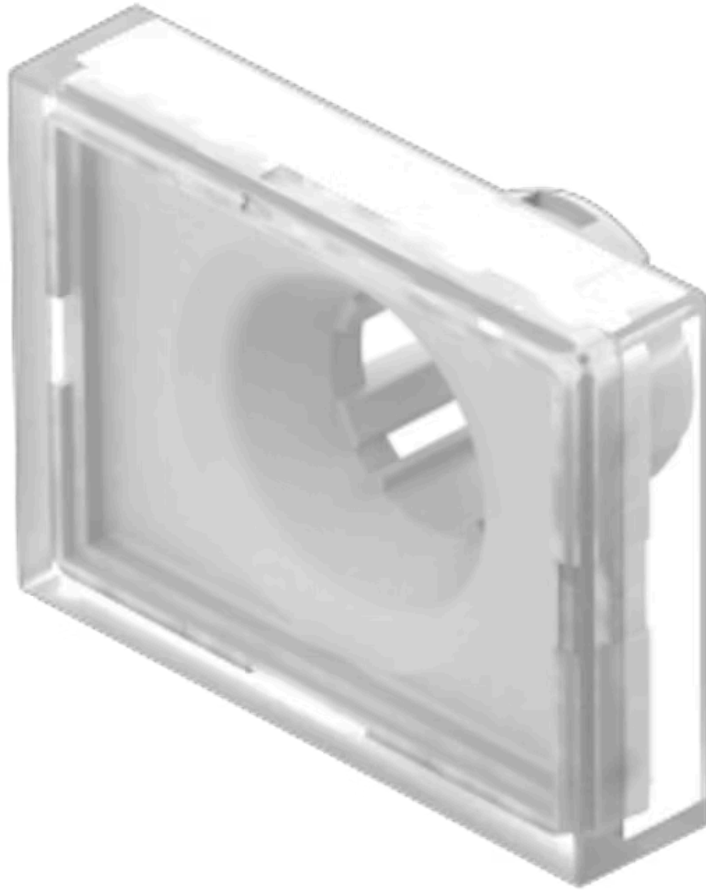

Lens

61-
9681.7

Distribution by
Mouser

<https://mouser.eao.com/component/61-9681.7/en...>

Your product:

61-9681.7 Lens

Loading ...

FRONT

Front form: Rectangular

OPERATING-/INDICATION PART

Lens colour: Colourless

Lens material: Plastic, according to UL 94 V0

Lens illumination: Illuminated

Lens shape: Flush

Lens optics: transparent

MECHANICAL CHARACTERISTICS

Weight: 0.002 kg

CERTIFICATE

REACH: REACH compliant

RoHS: RoHS compliant

OTHER

Short Description: Lens, 24 mm x 18 mm, Illuminated, Colourless, Flush, Plastic, according to UL 94 V0

Dimension: 24 mm x 18 mm