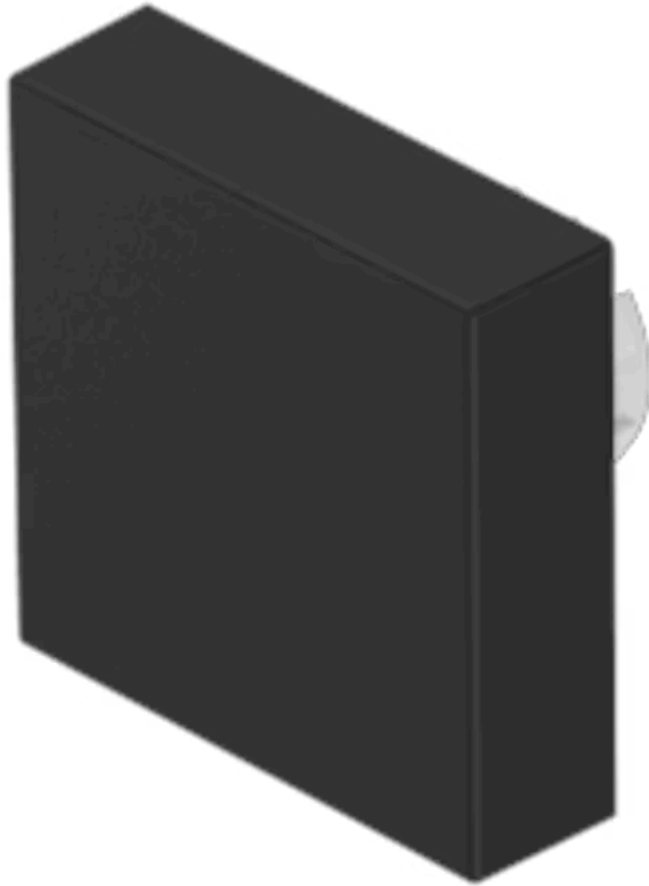

Lens

61-
9771.0

Distribution by
Mouser

<https://mouser.eao.com/component/61-9771.0/en...>

Your product:

61-9771.0 Lens

Loading ...

FRONT

Front form: Square

OPERATING-/INDICATION PART

Lens colour: Black

Lens material: Plastic, according to UL 94 V0

Lens illumination: Non illuminated

Lens shape: Flush

Lens optics: opaque

MECHANICAL CHARACTERISTICS

Weight: 0.002 kg

CERTIFICATE

REACH: REACH compliant

RoHS: RoHS compliant

OTHER

Short Description: Lens, 18 mm x 18 mm, Non illuminated, Black, Flush, Plastic, according to UL 94 V0

Dimension: 18 mm x 18 mm