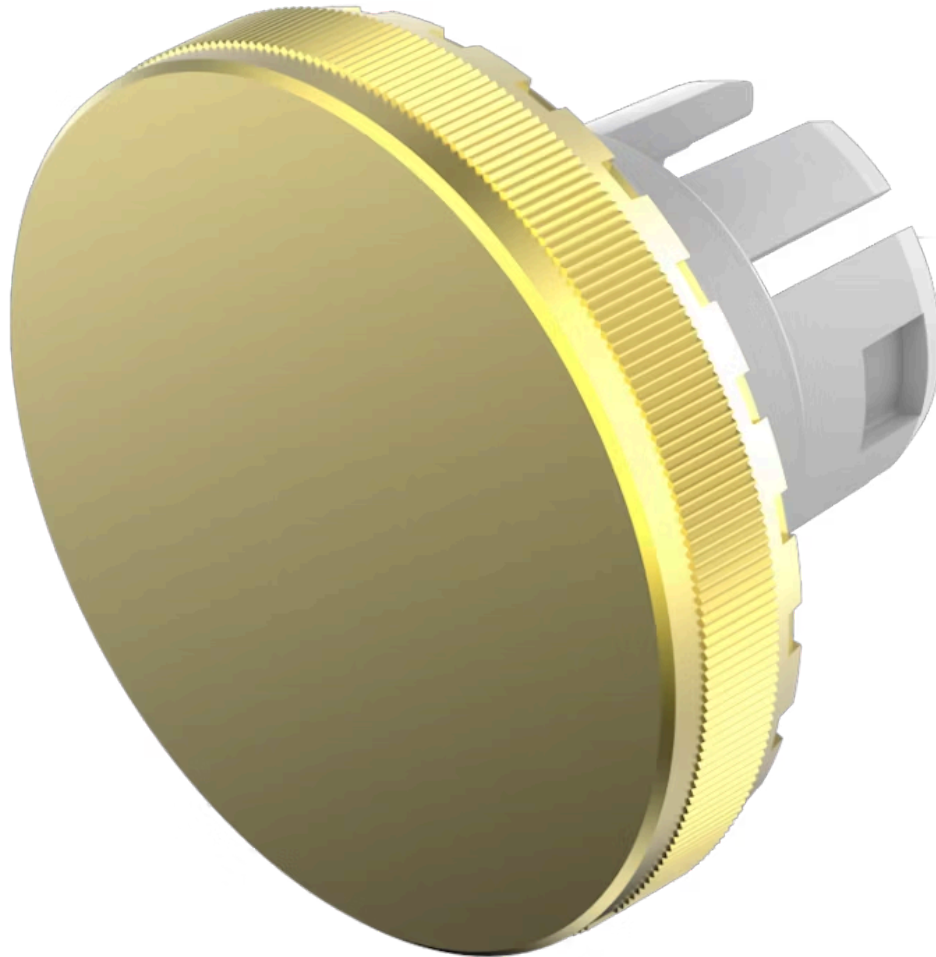

Lens

61-
9841.4

Distribution by
Mouser

<https://mouser.eao.com/component/61-9841.4/en...>

Your product:

61-9841.4 Lens

Loading ...

FRONT

Front form: Round

OPERATING-/INDICATION PART

Lens colour: Gold

Lens material: Aluminium

Lens illumination: Non illuminated

Lens shape: Flush

Lens optics: opaque

MECHANICAL CHARACTERISTICS

Weight: 0.002 kg

CERTIFICATE

REACH: REACH compliant

RoHS: RoHS compliant

OTHER

Short Description: Lens, Ø 19.7 mm, Non illuminated, Gold, Flush, Aluminium

Dimension: Ø 19.7 mm

Hints: The colour of anodised aluminium parts can vary due to technical production reasons