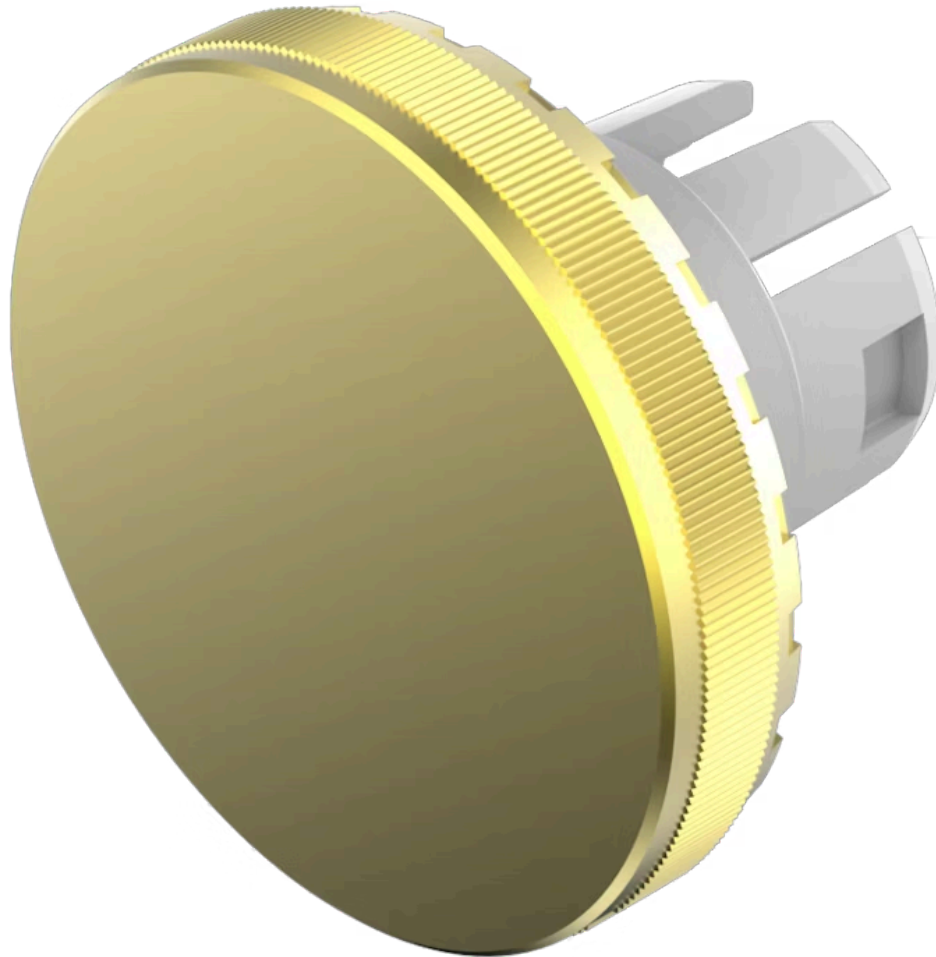

# Lens

61-  
9841.4

Distribution by  
Mouser

<https://mouser.eao.com/component/61-9841.4/en...>

Your product:

---

## 61-9841.4 Lens

*Loading ...*

### OPERATING-/INDICATION PART

**Lens colour:** Gold

**Lens material:** Aluminium

**Lens illumination:** Non illuminated

**Lens shape:** Flush

**Lens optics:** opaque

### OTHER

**Short Description:** Lens, Ø 19.7 mm, Non illuminated, Gold, Flush, Aluminium

**Dimension:** Ø 19.7 mm

**Hints:** The colour of anodised aluminium parts can vary due to technical production reasons