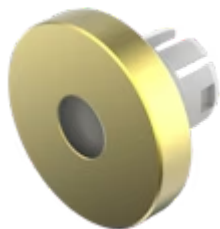

Lens

61-
9841.4A

Distribution by
Mouser

<https://mouser.eao.com/component/61-9841.4A/e...>

Your product:

61-9841.4A Lens

Loading ...

FRONT

Front form: Round

OPERATING-/INDICATION PART

Lens colour: Gold

Lens material: Aluminium

Lens illumination: Illuminated

Lens shape: Flush

Lens optics: opaque

Shape of illumination: Dot

MECHANICAL CHARACTERISTICS

Weight: 0.002 kg

CERTIFICATE

REACH: REACH compliant

RoHS: RoHS compliant

OTHER

Short Description: Lens, Ø 19.7 mm, Illuminated, Gold, Flush, Aluminium

Dimension: Ø 19.7 mm