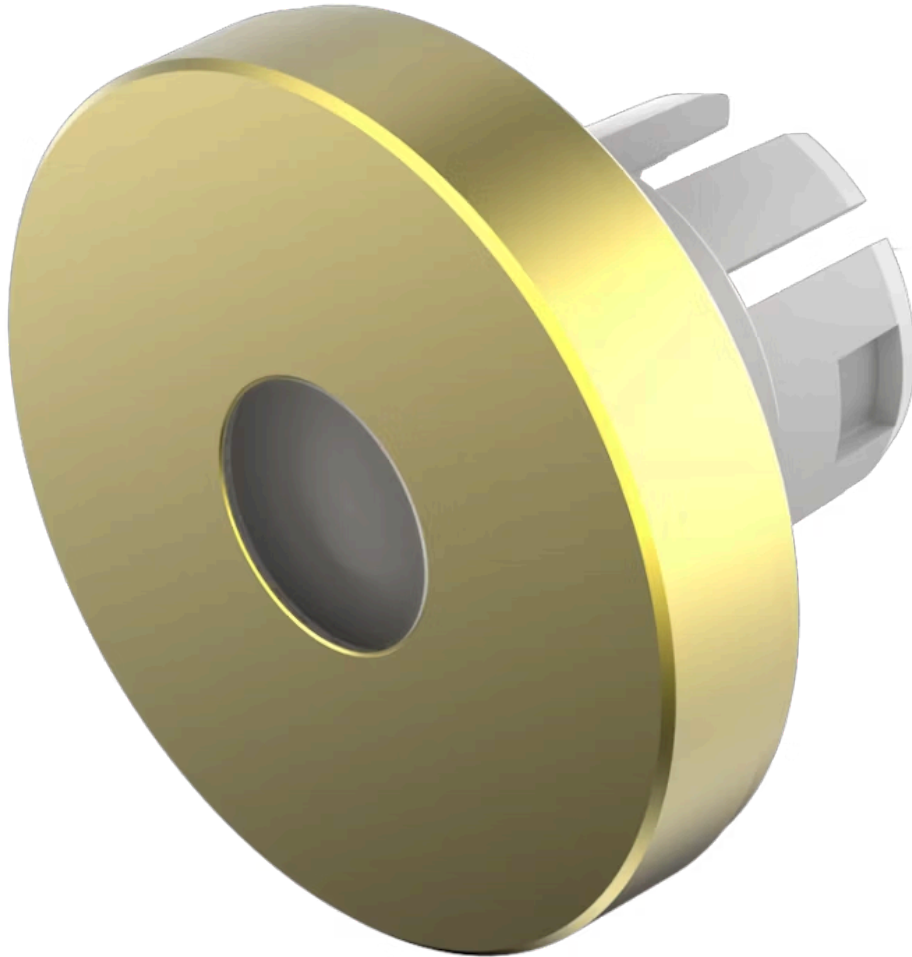

Lens

61-
9841.4A

Distribution by
Mouser

<https://mouser.eao.com/component/61-9841.4A/e...>

Your product:

61-9841.4A Lens

Loading ...

FRONT

Front form: Round

OPERATING-/INDICATION PART

Lens colour: Gold

Lens material: Aluminium

Lens illumination: Illuminated

Lens shape: Flush

Lens optics: opaque

Shape of illumination: Dot

MECHANICAL CHARACTERISTICS

Weight: 0.002 kg

CERTIFICATE

REACH: REACH compliant

RoHS: RoHS compliant

OTHER

Short Description: Lens, Ø 19.7 mm, Illuminated, Gold, Flush, Aluminium

Dimension: Ø 19.7 mm

Hints: The colour of anodised aluminium parts can vary due to technical production reasons