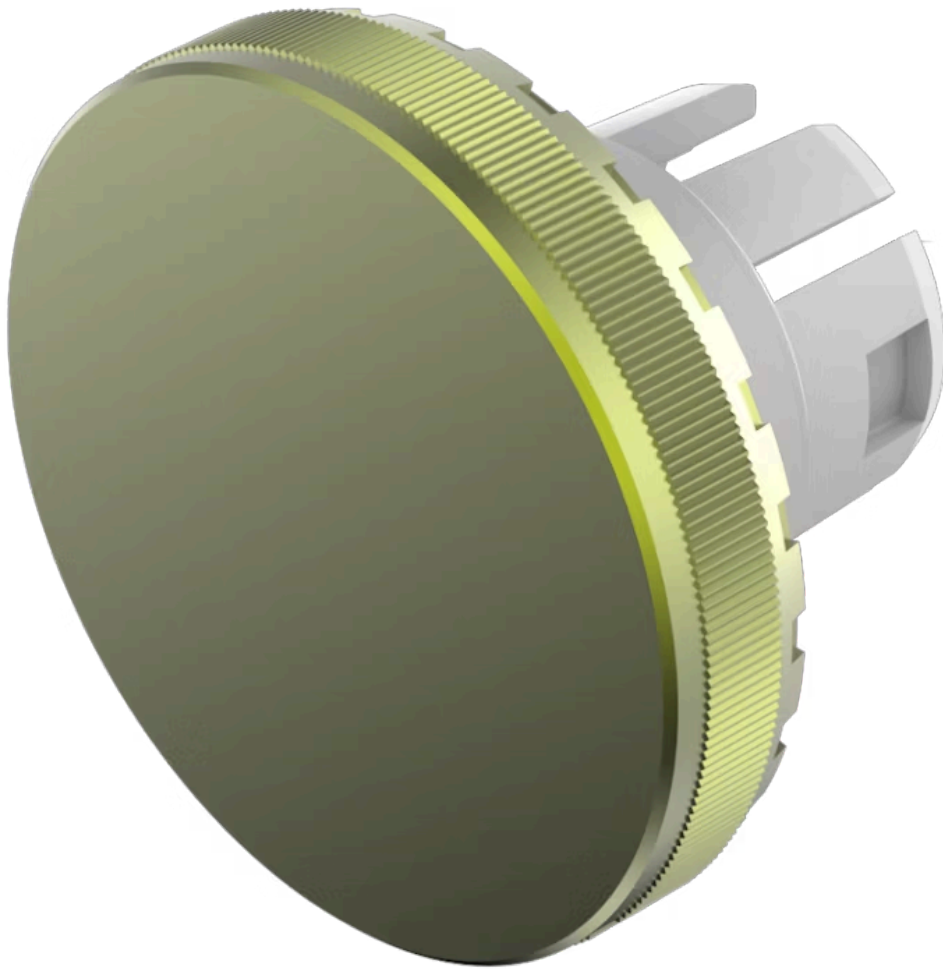

Lens

61-
9841.5

Distribution by
Mouser

Your product:

61-9841.5 Lens

Loading ...

FRONT

Front form: Round

OPERATING-/INDICATION PART

Lens colour: Olive green

Lens material: Aluminium

Lens illumination: Non illuminated

Lens shape: Flush

Lens optics: opaque

MECHANICAL CHARACTERISTICS

Weight: 0.002 kg

CERTIFICATE

REACH: REACH compliant

RoHS: RoHS compliant

OTHER

Short Description: Lens, Ø 19.7 mm, Non illuminated, Olive green, Flush, Aluminium

Dimension: Ø 19.7 mm

Hints: The colour of anodised aluminium parts can vary due to technical production reasons