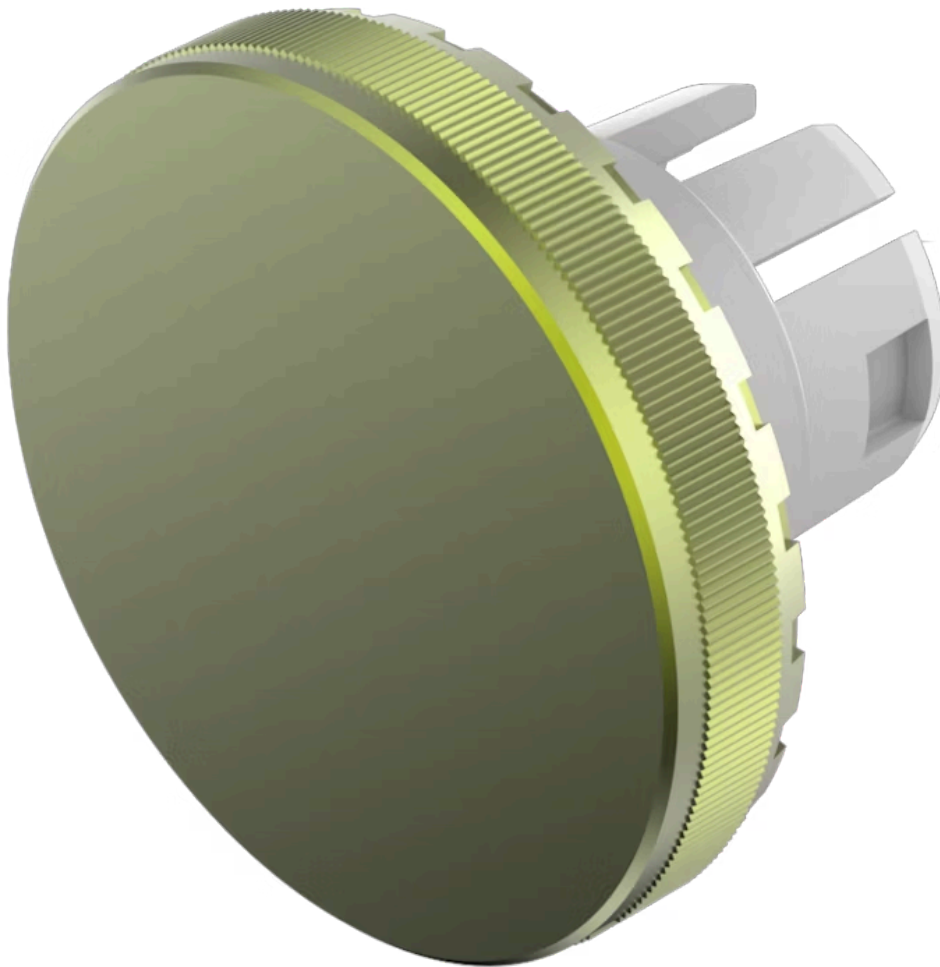

Lens

61-
9841.5

Distribution by
Mouser

Your product:

61-9841.5 Lens

Loading ...

FRONT

Front form: Round

OPERATING-/INDICATION PART

Lens colour: Olive green

Lens material: Aluminium

Lens illumination: Non illuminated

Lens shape: Flush

Lens optics: opaque

MECHANICAL CHARACTERISTICS

Weight: 0.002 kg

CERTIFICATE

REACH: REACH compliant

RoHS: RoHS compliant

OTHER

Short Description: Lens, Ø 19.7 mm, Non illuminated, Olive green, Flush, Aluminium

Dimension: Ø 19.7 mm

Hints: The colour of anodised aluminium parts can vary due to technical production reasons