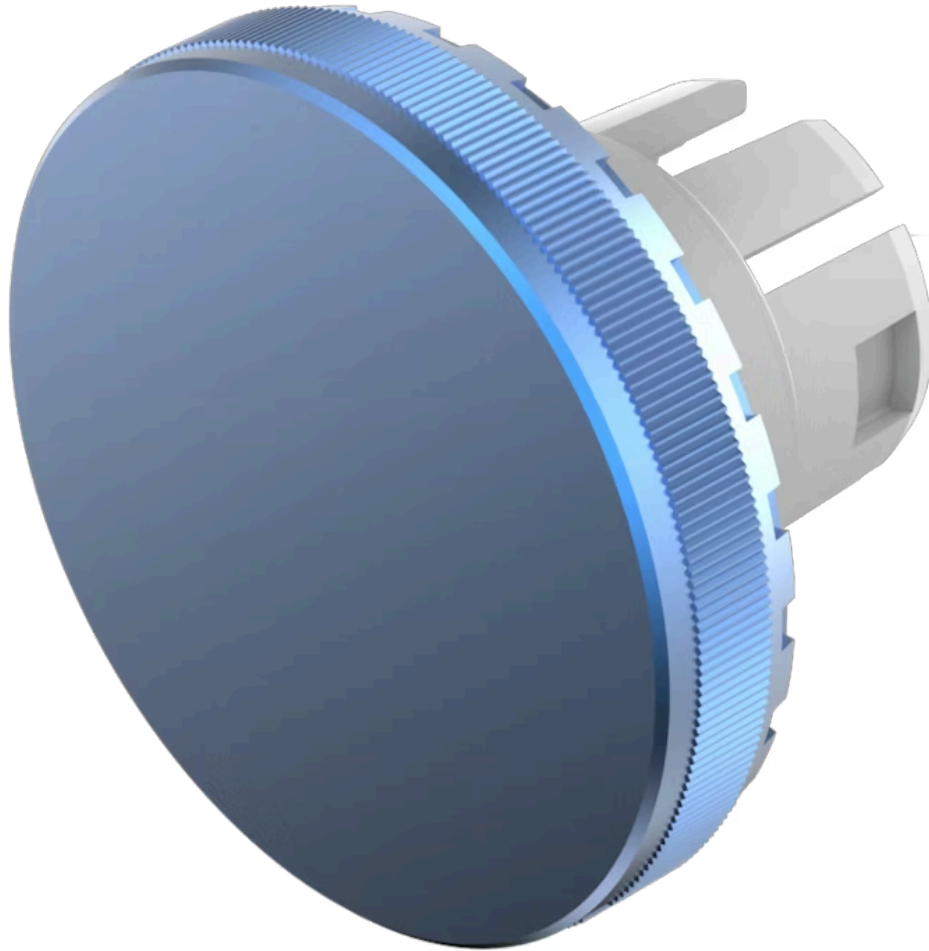

Lens

61-
9841.6

Distribution by
Mouser

<https://mouser.eao.com/component/61-9841.6/en...>

Your product:

61-9841.6 Lens

Loading ...

FRONT

Front form: Round

OPERATING-/INDICATION PART

Lens colour: Blue

Lens material: Aluminium

Lens illumination: Non illuminated

Lens shape: Flush

Lens optics: opaque

MECHANICAL CHARACTERISTICS

Weight: 0.002 kg

CERTIFICATE

REACH: REACH compliant

RoHS: RoHS compliant

OTHER

Short Description: Lens, Ø 19.7 mm, Non illuminated, Blue, Flush, Aluminium

Dimension: Ø 19.7 mm

Hints: The colour of anodised aluminium parts can vary due to technical production reasons