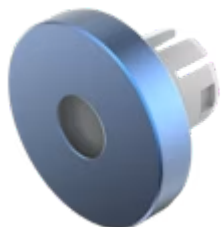

# Lens

61-  
9841.6A

Distribution by  
Mouser

<https://mouser.eao.com/component/61-9841.6A/e...>

Your product:

---

## 61-9841.6A Lens

*Loading ...*

### OPERATING-/INDICATION PART

**Lens colour:** Blue

**Lens material:** Aluminium

**Lens illumination:** Illuminated

**Lens shape:** Flush

**Lens optics:** opaque

**Shape of illumination:** Dot

### OTHER

**Short Description:** Lens, Ø 19.7 mm, Illuminated, Blue, Flush, Aluminium

**Dimension:** Ø 19.7 mm

**Hints:** The colour of anodised aluminium parts can vary due to technical production reasons