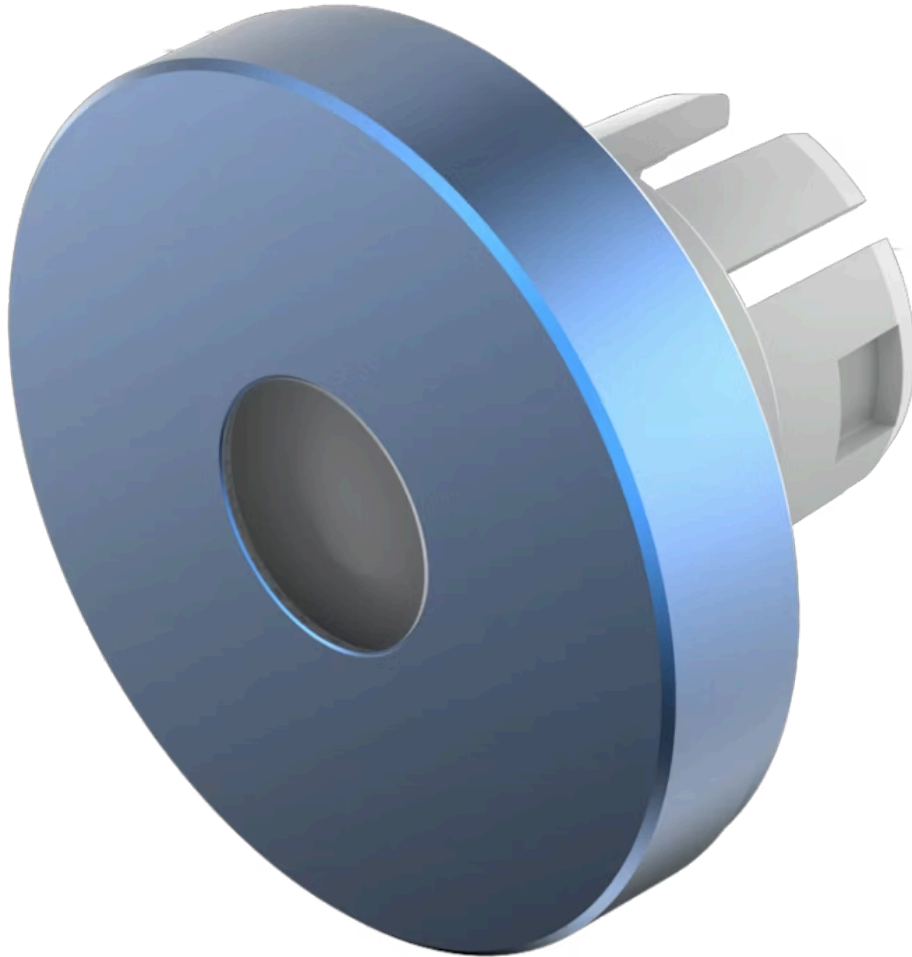

# Lens

61-  
9841.6A

Distribution by  
Mouser

<https://mouser.eao.com/component/61-9841.6A/e...>

Your product:

---

## 61-9841.6A Lens

*Loading ...*

### OPERATING-/INDICATION PART

**Lens colour:** Blue

**Lens material:** Aluminium

**Lens illumination:** Illuminated

**Lens shape:** Flush

**Lens optics:** opaque

**Shape of illumination:** Dot

### OTHER

**Short Description:** Lens, Ø 19.7 mm, Illuminated, Blue, Flush, Aluminium

**Dimension:** Ø 19.7 mm

**Hints:** The colour of anodised aluminium parts can vary due to technical production reasons