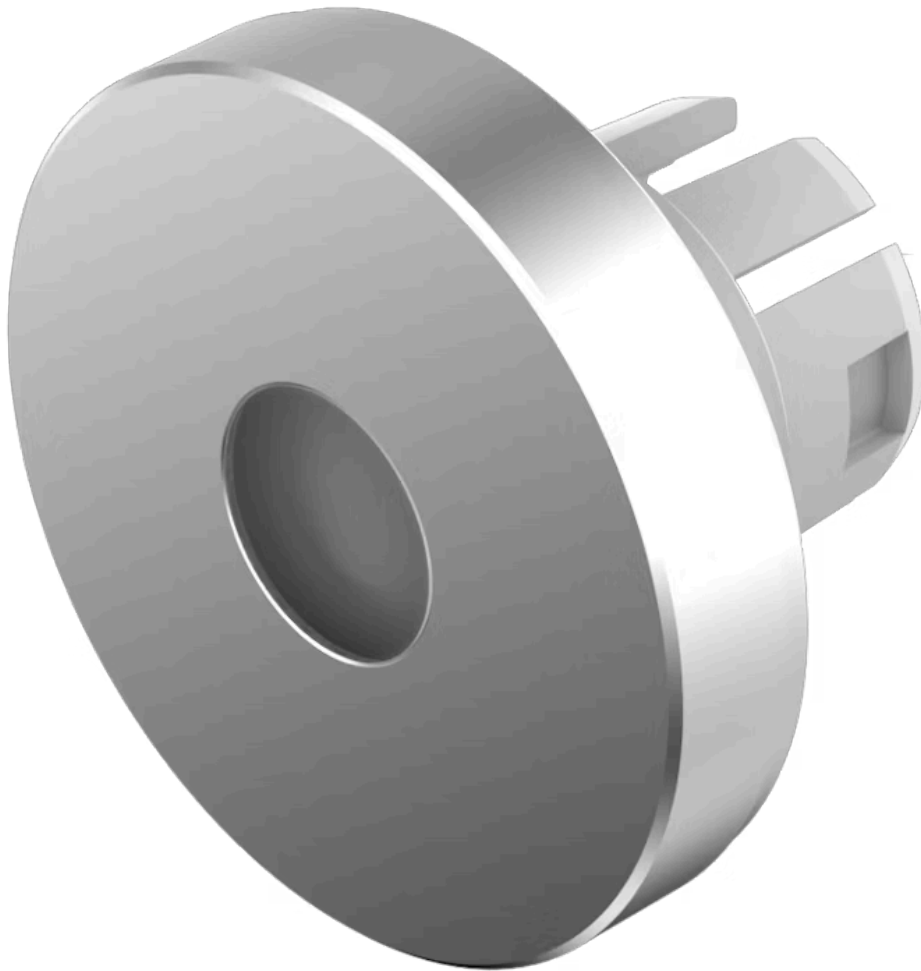

Lens

61-
9841.8A

Distribution by
Mouser

<https://mouser.eao.com/component/61-9841.8A/e...>

Your product:

61-9841.8A Lens

Loading ...

FRONT

Front form: Round

OPERATING-/INDICATION PART

Lens colour: Nature

Lens material: Aluminium

Lens illumination: Illuminated

Lens shape: Flush

Lens optics: opaque

Shape of illumination: Dot

MECHANICAL CHARACTERISTICS

Weight: 0.002 kg

CERTIFICATE

REACH: REACH compliant

RoHS: RoHS compliant

OTHER

Short Description: Lens, Ø 19.7 mm, Illuminated, Nature, Flush, Aluminium

Dimension: Ø 19.7 mm

Hints: The colour of anodised aluminium parts can vary due to technical production reasons