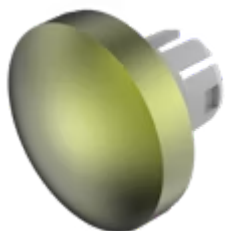

Lens

61-
9842.5

Distribution by
Mouser

Your product:

61-9842.5 Lens

Loading ...

FRONT

Front form: Round

OPERATING-/INDICATION PART

Lens colour: Olive green

Lens material: Aluminium

Lens illumination: Non illuminated

Lens shape: Convex

Lens optics: opaque

MECHANICAL CHARACTERISTICS

Weight: 0.003 kg

CERTIFICATE

REACH: REACH compliant

RoHS: RoHS compliant

OTHER

Short Description: Lens, Ø 19.7 mm, Non illuminated, Olive green, Convex, Aluminium

Dimension: Ø 19.7 mm

Hints: The colour of anodised aluminium parts can vary due to technical production reasons