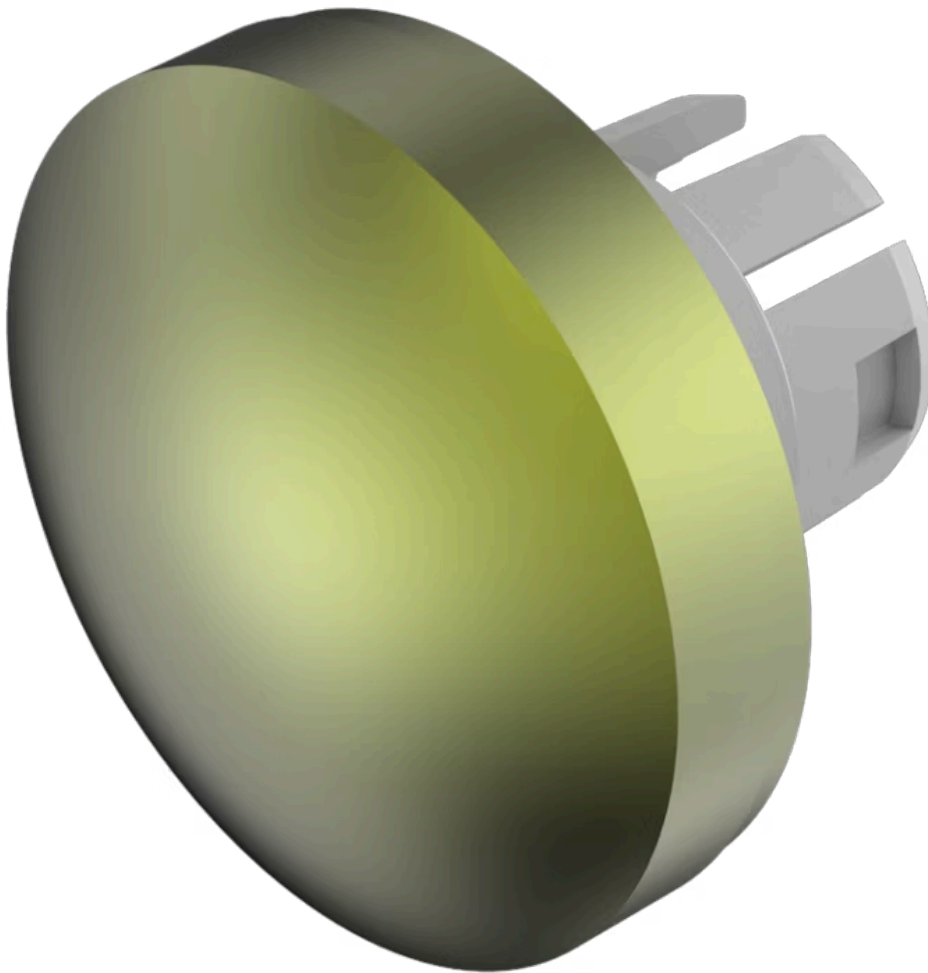

Lens

61-
9842.5

Distribution by
Mouser

Your product:

61-9842.5 Lens

Loading ...

FRONT

Front form: Round

OPERATING-/INDICATION PART

Lens colour: Olive green

Lens material: Aluminium

Lens illumination: Non illuminated

Lens shape: Convex

Lens optics: opaque

MECHANICAL CHARACTERISTICS

Weight: 0.003 kg

CERTIFICATE

REACH: REACH compliant

RoHS: RoHS compliant

OTHER

Short Description: Lens, Ø 19.7 mm, Non illuminated, Olive green, Convex, Aluminium

Dimension: Ø 19.7 mm

Hints: The colour of anodised aluminium parts can vary due to technical production reasons