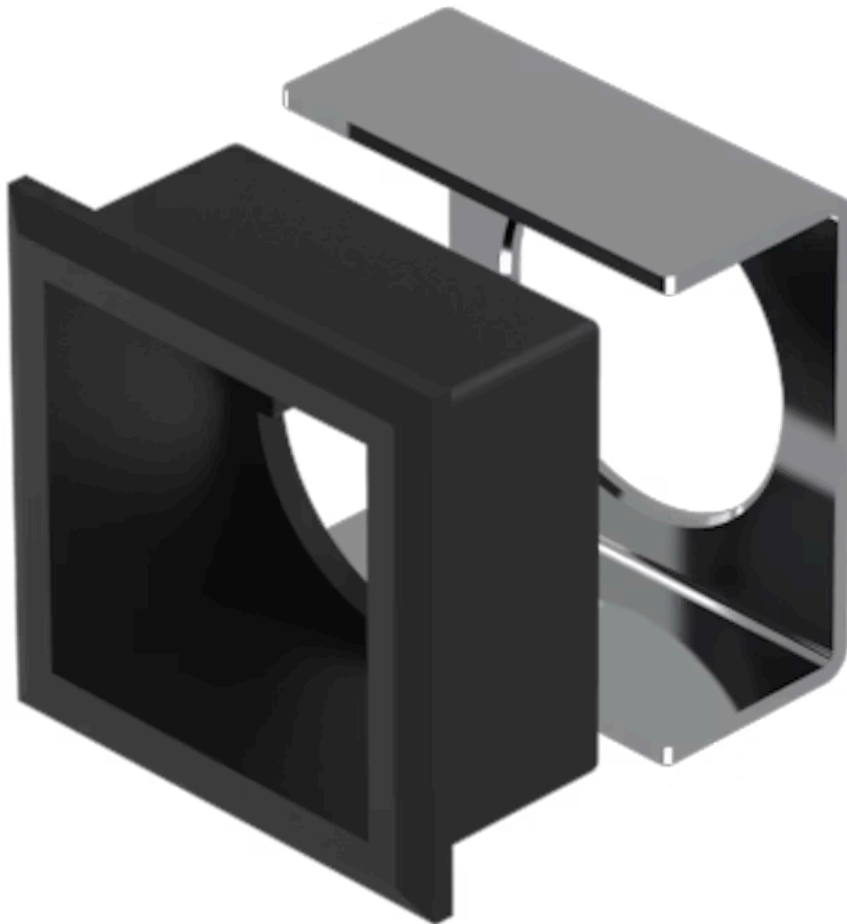

Front bezel set

61-9930.0

Distribution by
Mouser

<https://mouser.eao.com/component/61-9930.0/en...>

Your product:

61-9930.0 Front bezel set

Loading . . .

FRONT

Front dimension:	24 mm x 24 mm
Front form:	Square
Front bezel colour:	Black
Front bezel material:	Plastic, according to UL 94 V0

MOUNTING

Mounting cut-out:	21 mm x 21 mm
Mounting type:	Panel mounting

MECHANICAL CHARACTERISTICS

Weight:	0.003 kg
----------------	----------

CERTIFICATE

REACH:	REACH compliant
RoHS:	RoHS compliant

OTHER

Short Description:	Front bezel set, 24 mm x 24 mm, 18 mm x 18 mm, Black, Plastic, according to UL 94 V0
Dimension:	24 mm x 24 mm
Internal size:	18 mm x 18 mm
Product attributes:	For indicator illuminated pushbutton and keylock switch
Mounting cut-outs:	