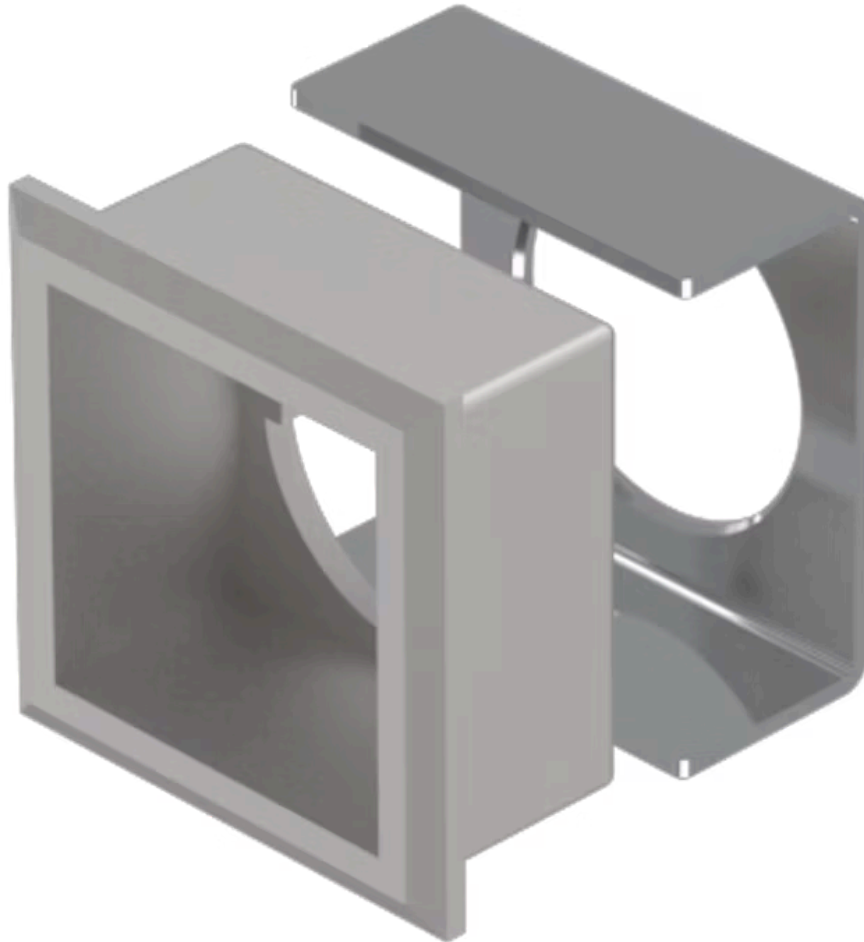

Front bezel set

61-9930.4

Distribution by
Mouser

<https://mouser.eao.com/component/61-9930.4/en...>

Your product:

61-9930.4 Front bezel set

Loading . . .

FRONT

Front dimension:	24 mm x 24 mm
Front form:	Square
Front bezel colour:	Silver
Front bezel material:	Plastic, according to UL 94 V0

MOUNTING

Mounting cut-out:	21 mm x 21 mm
Mounting type:	Panel mounting

MECHANICAL CHARACTERISTICS

Weight:	0.002 kg
----------------	----------

CERTIFICATE

REACH:	REACH compliant
RoHS:	RoHS compliant

OTHER

Short Description:	Front bezel set, 24 mm x 24 mm, 18 mm x 18 mm, Silver, Plastic, according to UL 94 V0
Dimension:	24 mm x 24 mm
Internal size:	18 mm x 18 mm
Product attributes:	For indicator illuminated pushbutton and keylock switch
Mounting cut-outs:	