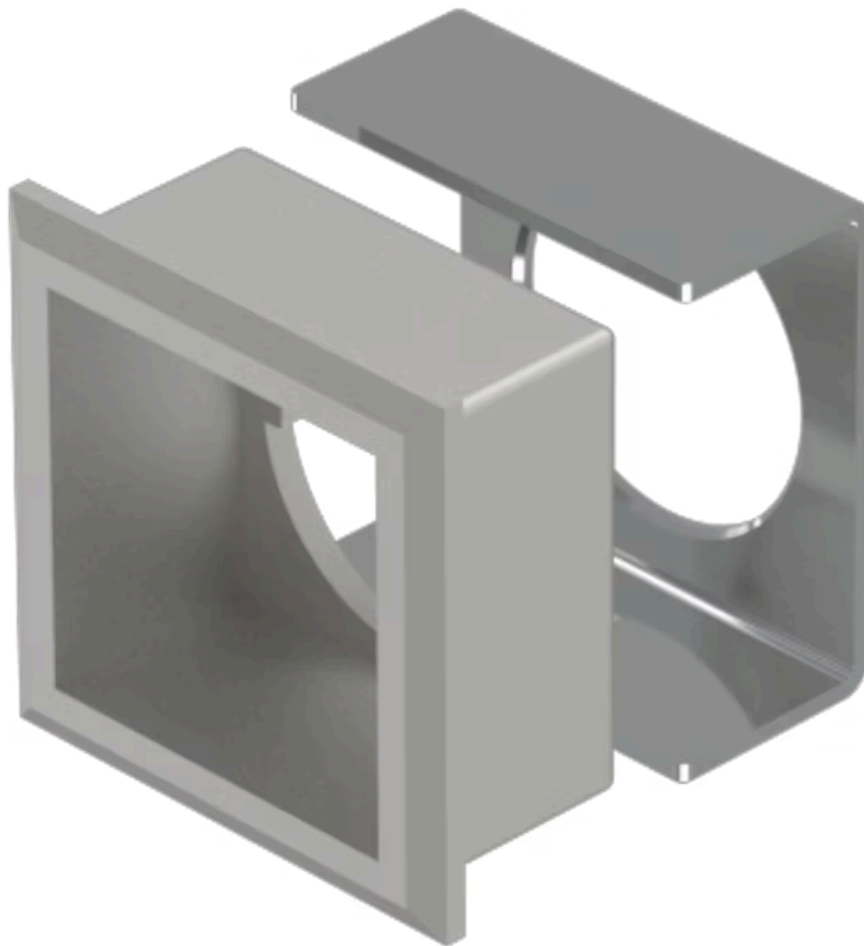

Front bezel set

61-9930.4

Distribution by
Mouser

<https://mouser.eao.com/component/61-9930.4/en...>

Your product:

61-9930.4 Front bezel set

Loading ...

FRONT

Front dimension:	24 mm x 24 mm
Front form:	Square
Front bezel colour:	Silver
Front bezel material:	Plastic, according to UL 94 V0

MOUNTING

Mounting cut-out:	21 mm x 21 mm
Mounting type:	Panel mounting

MECHANICAL CHARACTERISTICS

Weight:	0.002 kg
----------------	----------

CERTIFICATE

REACH:	REACH compliant
RoHS:	RoHS compliant

OTHER

Short Description:	Front bezel set, 24 mm x 24 mm, 18 mm x 18 mm, Silver, Plastic, according to UL 94 V0
Dimension:	24 mm x 24 mm
Internal size:	18 mm x 18 mm
Product attributes:	For indicator illuminated pushbutton and keylock switch
Mounting cut-outs:	