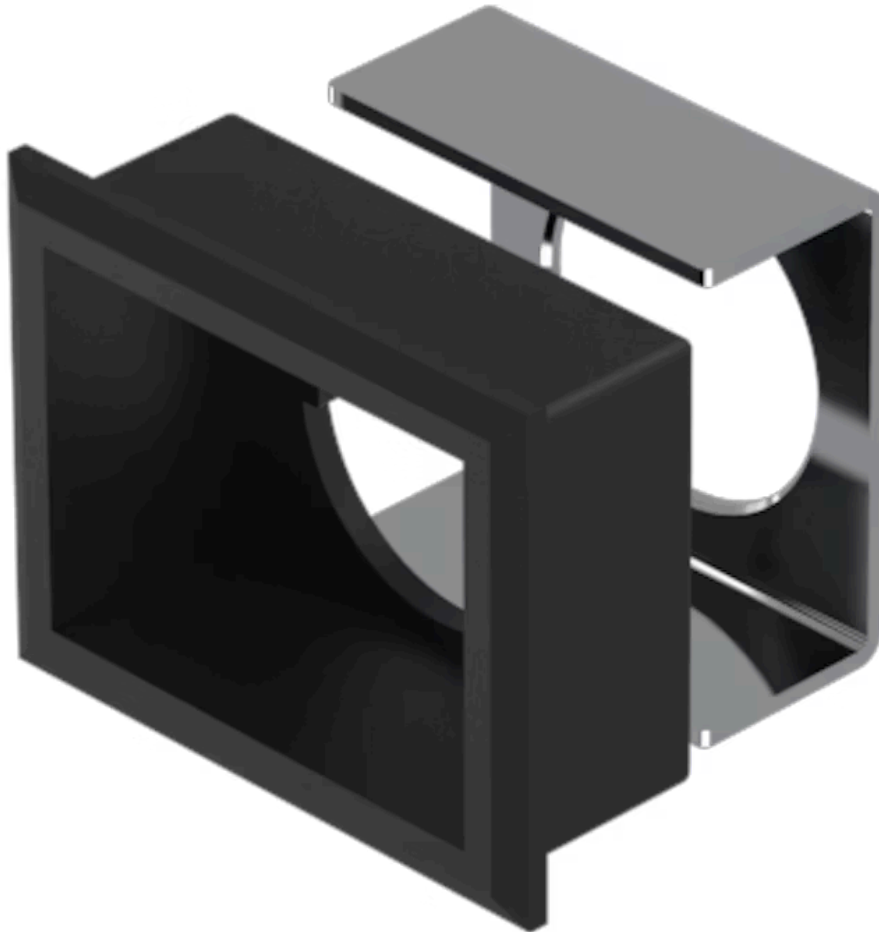

Front bezel set

61-9931.0

Distribution by
Mouser

<https://mouser.eao.com/component/61-9931.0/en...>

Your product:

61-9931.0 Front bezel set

Loading ...

FRONT

Front dimension:	30 mm x 24 mm
Front form:	Rectangular
Front bezel colour:	Black
Front bezel material:	Plastic, according to UL 94 V0

MOUNTING

Mounting cut-out:	27 mm x 21 mm
Mounting type:	Panel mounting

MECHANICAL CHARACTERISTICS

Weight:	0.003 kg
----------------	----------

CERTIFICATE

REACH:	REACH compliant
RoHS:	RoHS compliant

OTHER

Short Description:	Front bezel set, 30 mm x 24 mm, 24 mm x 18 mm, Black, Plastic, according to UL 94 V0
Dimension:	30 mm x 24 mm
Internal size:	24 mm x 18 mm
Product attributes:	For indicator illuminated pushbutton and keylock switch
Mounting cut-outs:	