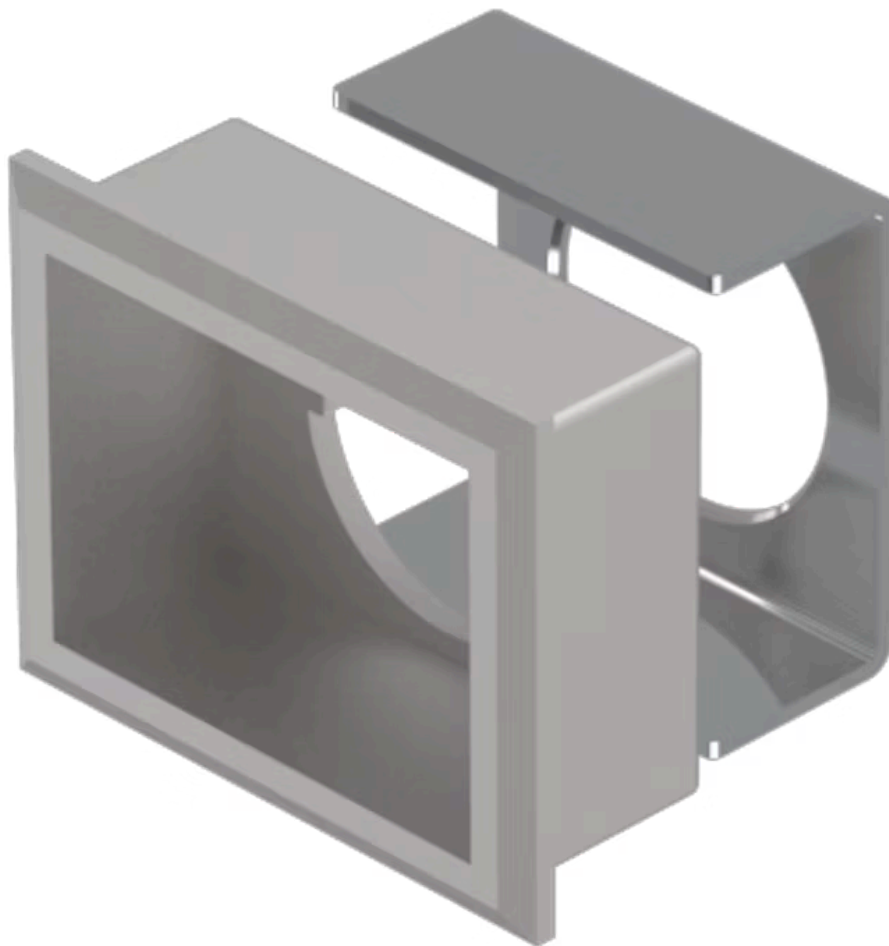

Front bezel set

61-9931.4

Distribution by
Mouser

<https://mouser.eao.com/component/61-9931.4/en...>

Your product:

61-9931.4 Front bezel set

Loading . . .

FRONT

Front dimension:	30 mm x 24 mm
Front form:	Rectangular
Front bezel colour:	Silver
Front bezel material:	Plastic, according to UL 94 V0

MOUNTING

Mounting cut-out:	27 mm x 21 mm
Mounting type:	Panel mounting

MECHANICAL CHARACTERISTICS

Weight:	0.002 kg
----------------	----------

CERTIFICATE

REACH:	REACH compliant
RoHS:	RoHS compliant

OTHER

Short Description:	Front bezel set, 30 mm x 24 mm, 24 mm x 18 mm, Silver, Plastic, according to UL 94 V0
Dimension:	30 mm x 24 mm
Internal size:	24 mm x 18 mm
Product attributes:	For indicator illuminated pushbutton and keylock switch
Mounting cut-outs:	