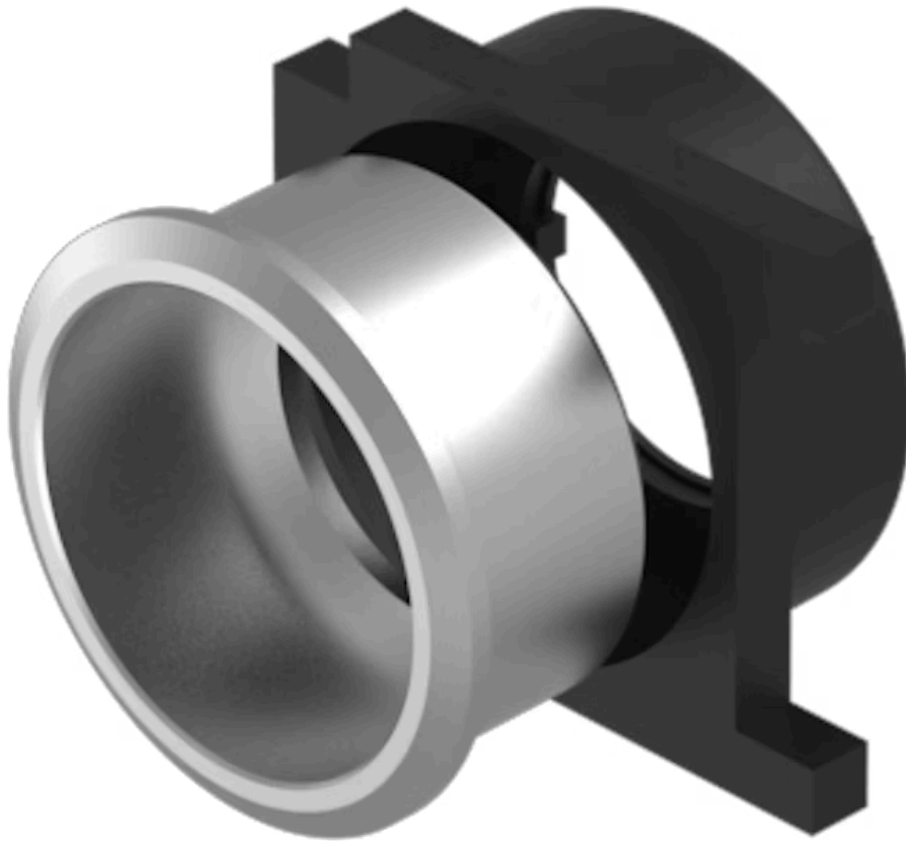

# Front bezel set

61-9933.0

Distribution by  
Mouser

<https://mouser.eao.com/component/61-9933.0/en...>

Your product:

---

## 61-9933.0 Front bezel set

*Loading ...*

### FRONT

<b>Front dimension:</b>	Ø 25 mm
<b>Front form:</b>	Round
<b>Front bezel colour:</b>	Nature
<b>Front bezel material:</b>	Aluminium

### OTHER

<b>Short Description:</b>	Front bezel set, Ø 25 mm, Ø 19,7 mm, Nature, Aluminium
<b>Dimension:</b>	Ø 25 mm
<b>Internal size:</b>	Ø 19,7 mm
<b>Product attributes:</b>	For indicator, push button, illuminated push button
<b>Hints:</b>	The colour of anodised aluminium parts can vary due to technical production reasons