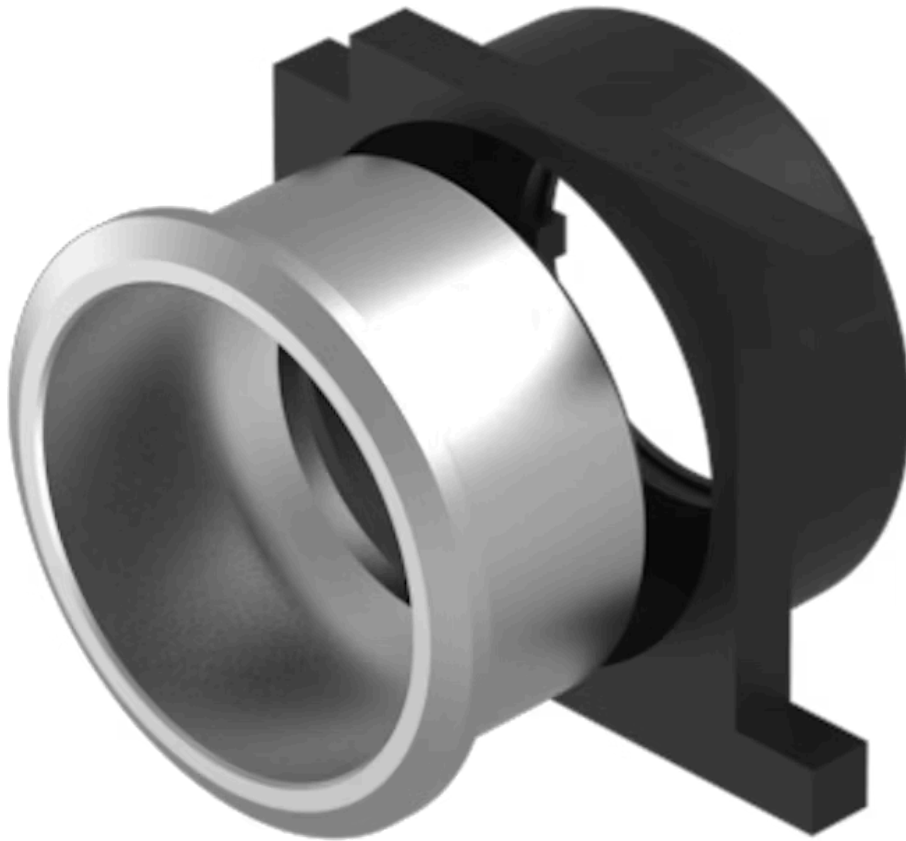

Front bezel set

61-9933.0

Distribution by
Mouser

<https://mouser.eao.com/component/61-9933.0/en...>

Your product:

61-9933.0 Front bezel set

Loading . . .

FRONT

Front dimension:	Ø 25 mm
Front form:	Round
Front bezel colour:	Nature
Front bezel material:	Aluminium

MOUNTING

Mounting cut-out:	Ø 22.5 mm
Mounting type:	Panel mounting

MECHANICAL CHARACTERISTICS

Weight:	0.005 kg
----------------	----------

CERTIFICATE

REACH:	REACH compliant
RoHS:	RoHS compliant

OTHER

Short Description:	Front bezel set, Ø 25 mm, Ø 19,7 mm, Nature, Aluminium
Dimension:	Ø 25 mm
Internal size:	Ø 19,7 mm
Product attributes:	For indicator, push button, illuminated push button
Hints:	The colour of anodised aluminium parts can vary due to technical production reasons