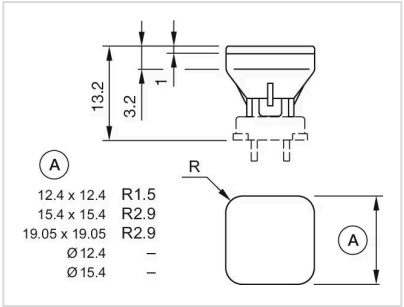

### MECHANICAL CHARACTERISTICS

**Weight:** 0.001 kg

### OTHER

**Short Description:** Lens, Ø 15.4 mm, Illuminated, Red, Flush, Plastic

**Dimension:** Ø 15.4 mm

**Dimension drawings:**

A = Front dimension