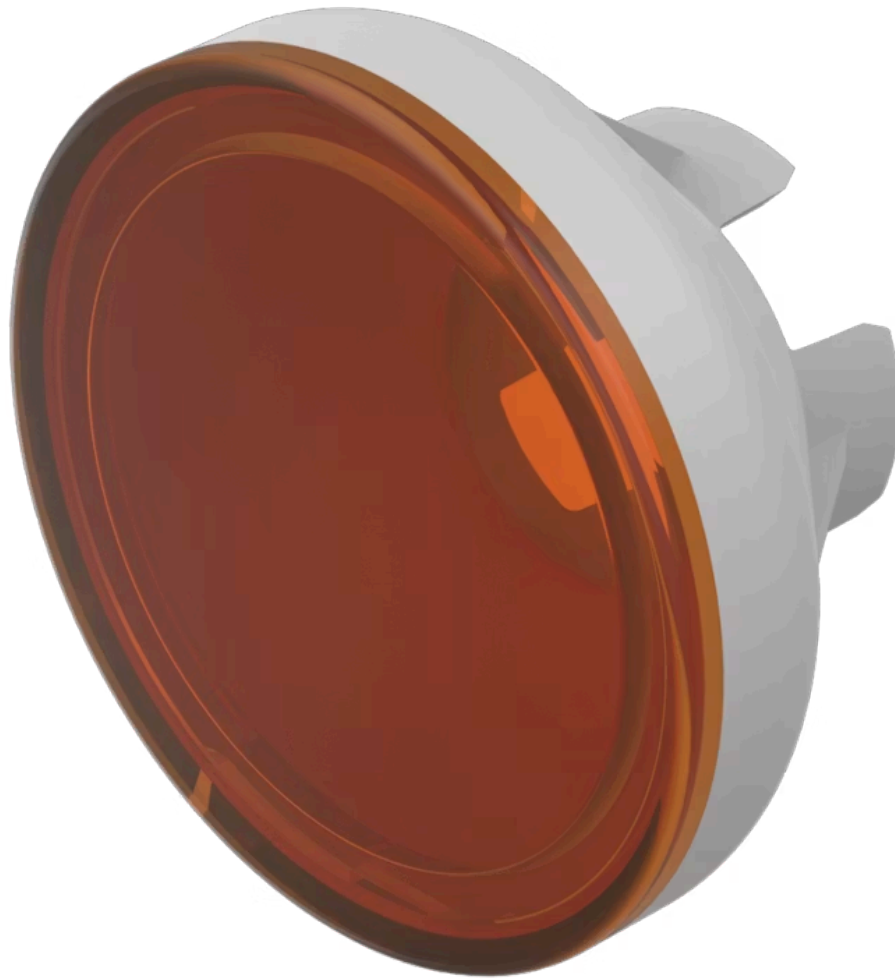

Lens

70-
911.3

Distribution by
Mouser

Your product:

70-911.3 Lens

Loading ...

FRONT

Front form: Round

OPERATING-/INDICATION PART

Lens colour: Orange

Lens material: Plastic

Lens illumination: Illuminated

Lens shape: Flush

Lens optics: translucent

MECHANICAL CHARACTERISTICS

Weight: 0.001 kg

CERTIFICATE

REACH: REACH compliant

RoHS: RoHS compliant

OTHER

Short Description: Lens, Ø 15.4 mm, Illuminated, Orange, Flush, Plastic

Dimension: Ø 15.4 mm

Dimension drawings:

A = Front dimension