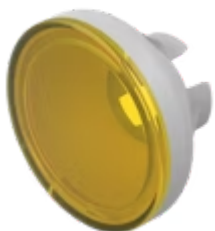

Lens

70-
911.4

Distribution by
Mouser

Your product:

70-911.4 Lens

Loading ...

FRONT

Front form: Round

OPERATING-/INDICATION PART

Lens colour: Yellow

Lens material: Plastic

Lens illumination: Illuminated

Lens shape: Flush

Lens optics: translucent

MECHANICAL CHARACTERISTICS

Weight: 0.001 kg

CERTIFICATE

REACH: REACH compliant

RoHS: RoHS compliant

OTHER

Short Description: Lens, Ø 15.4 mm, Illuminated, Yellow, Flush, Plastic

Dimension: Ø 15.4 mm

Dimension drawings:

A = Front dimension