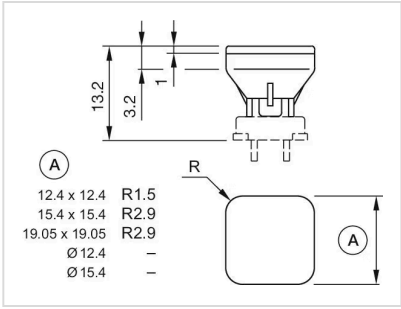

OPERATING-/INDICATION PART

Lens colour: Green

Lens material: Plastic

Lens illumination: Illuminated

Lens shape: Flush

Lens optics: translucent

MECHANICAL CHARACTERISTICS

Weight: 0.001 kg

CERTIFICATE

REACH: REACH compliant

RoHS: RoHS compliant

OTHER

Short Description: Lens, Ø 15.4 mm, Illuminated, Green, Flush, Plastic

Dimension: Ø 15.4 mm

Dimension drawings:

A = Front dimension