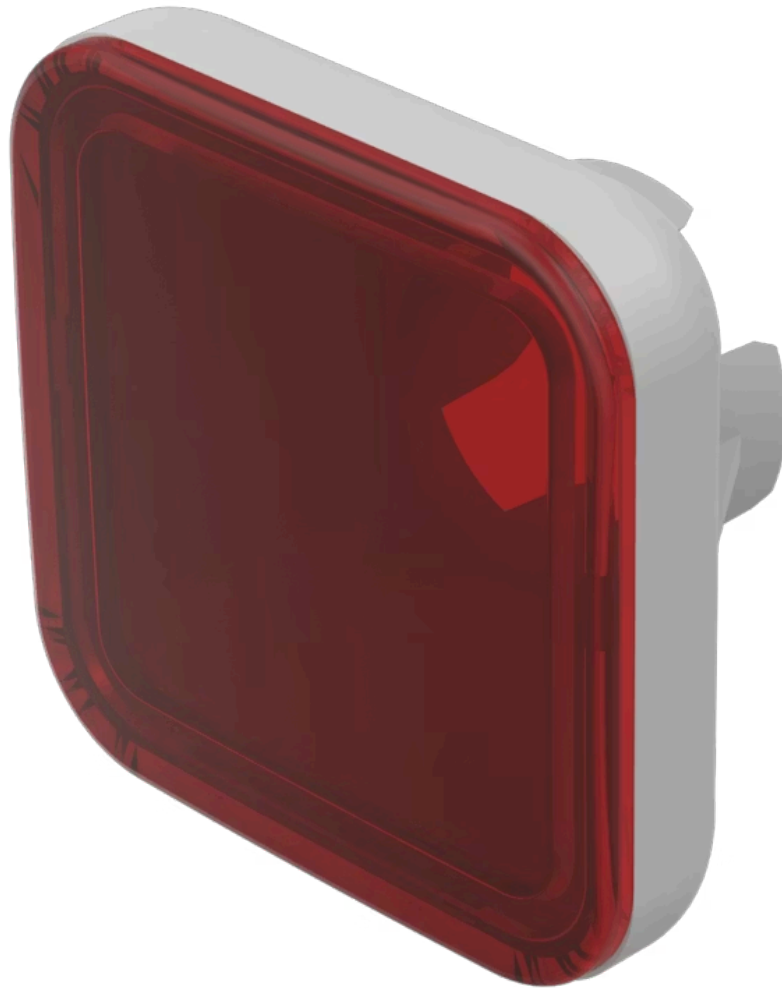

Lens

70-
921.2

Distribution by
Mouser

<https://mouser.eao.com/component/70-921.2/en/...>

Your product:

70-921.2 Lens

Loading ...

FRONT

Front form: Square

OPERATING-/INDICATION PART

Lens colour: Red

Lens material: Plastic

Lens illumination: Illuminated

Lens shape: Flush

Lens optics: translucent

MECHANICAL CHARACTERISTICS

Weight: 0.001 kg

CERTIFICATE

REACH: REACH compliant

RoHS: RoHS compliant

OTHER

Short Description: Lens, 15.4 mm x 15.4 mm, Illuminated, Red, Flush, Plastic

Dimension: 15.4 mm x 15.4 mm

Dimension drawings: