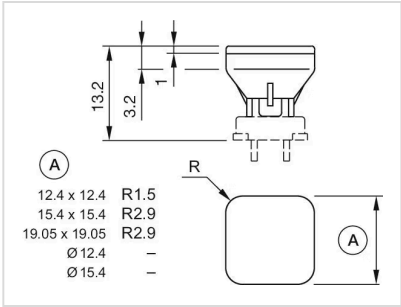

REACH: REACH compliant

RoHS: RoHS compliant

OTHER

Short Description: Lens, 15.4 mm x 15.4 mm, Illuminated, Orange, Flush, Plastic

Dimension: 15.4 mm x 15.4 mm

Dimension drawings:

A = Front dimension