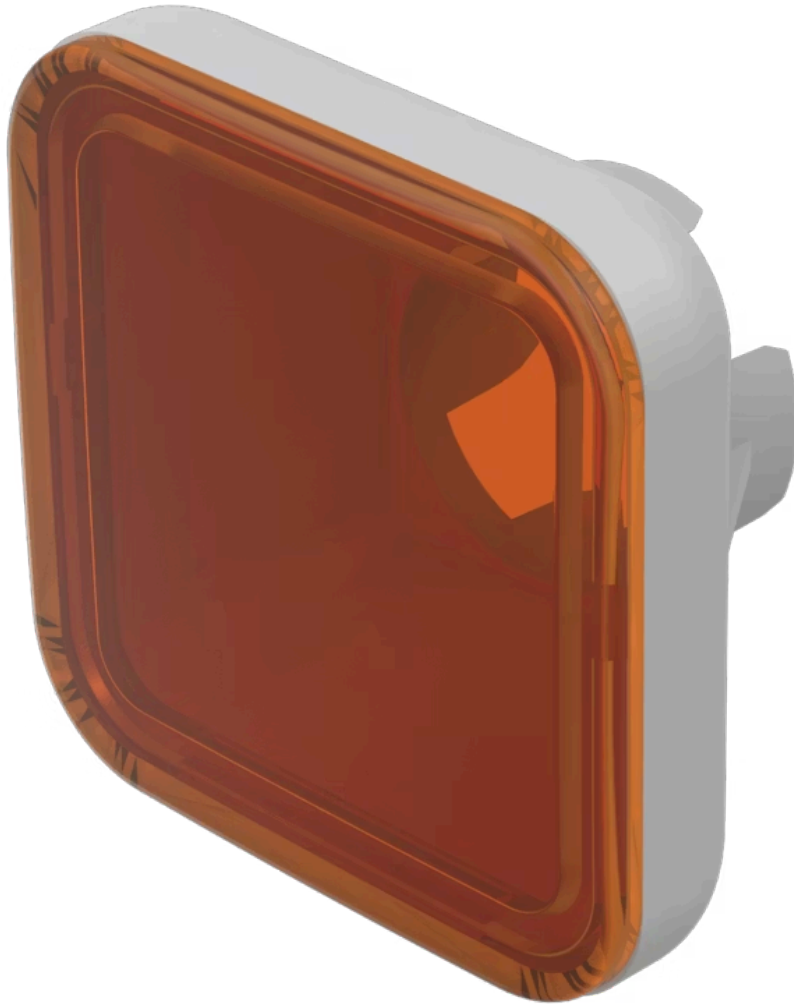

Lens

70-
921.3

Distribution by
Mouser

Your product:

70-921.3 Lens

FRONT

Front form: Square

OPERATING-/INDICATION PART

Lens colour: Orange

Lens material: Plastic

Lens illumination: Illuminated

Lens shape: Flush

Lens optics: translucent

MECHANICAL CHARACTERISTICS

Weight: 0.001 kg

CERTIFICATE

REACH: REACH compliant

RoHS: RoHS compliant

OTHER

Short Description: Lens, 15.4 mm x 15.4 mm, Illuminated, Orange, Flush, Plastic

Dimension: 15.4 mm x 15.4 mm

Dimension drawings:

A = Front dimension