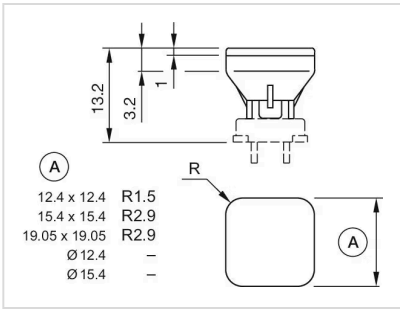

OPERATING-/INDICATION PART

Lens colour: Yellow

Lens material: Plastic

Lens illumination: Illuminated

Lens shape: Flush

Lens optics: translucent

MECHANICAL CHARACTERISTICS

Weight: 0.001 kg

CERTIFICATE

REACH: REACH compliant

RoHS: RoHS compliant

OTHER

Short Description: Lens, 15.4 mm x 15.4 mm, Illuminated, Yellow, Flush, Plastic

Dimension: 15.4 mm x 15.4 mm

Dimension drawings:

A = Front dimension